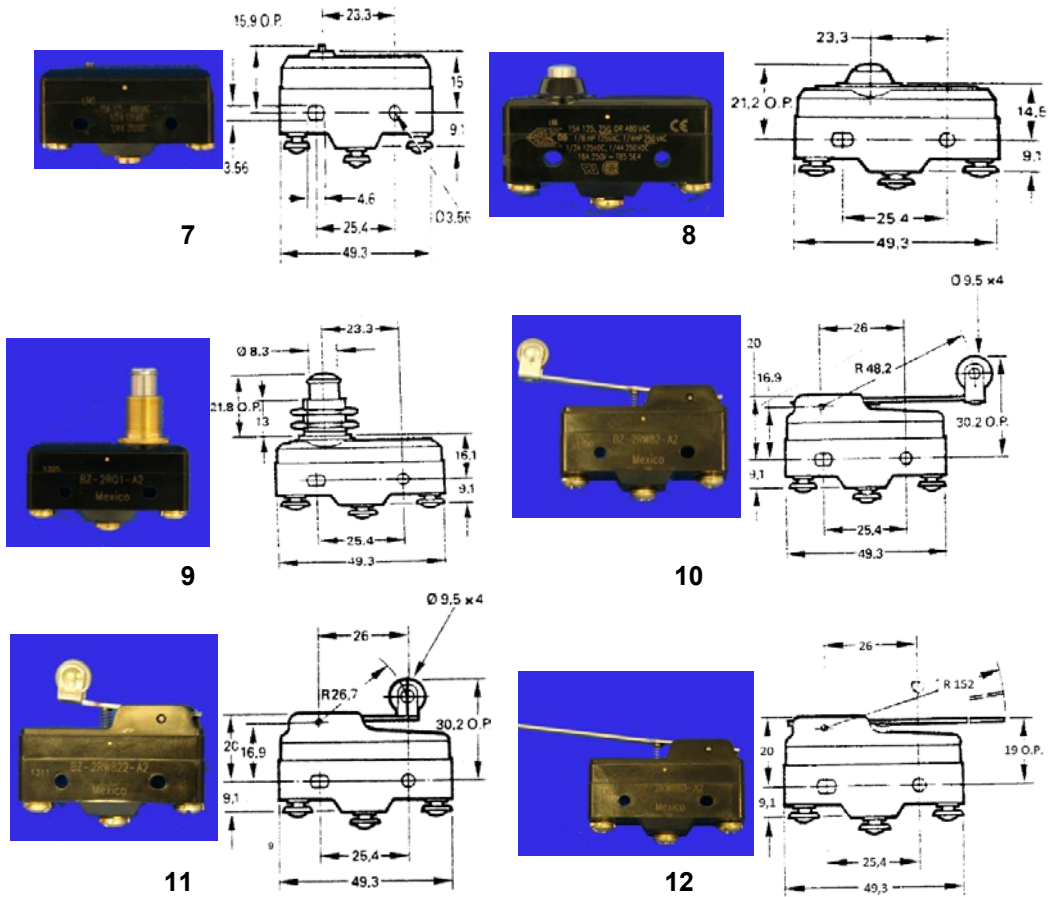

LIMIT SWITCHES AND MICRO SWITCHES

Microswitches, with single pole change over contact (continuation)

Enclosed microswitches, with single pole change over contact

Cat.No.	Type	Ampere	Fig.
462830	14CE1-1	5AC	1
462842	14CE2-1	5AC	2
462854	BZE7-2RN-C with M20	15AC	3
462866	BZE7-2RN2-C with M20 entry	15AC	4
462878	BZE7-2RQ9-C with M20 entry	15AC	5