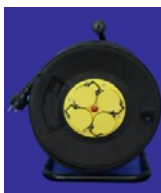

WIRING ACCESSORIES

Multiway receptacles, European, for surface mounting

Cat.No.	Description	Fig.
386306	Two-way 2-pole	1
386318	Two-way 2-pole and earth, 'Schuko'	2
386330	Four-way 2-pole and earth, 'Schuko'	

1

2

Multiway receptacles, European, with cord (1.5 mtr) and plug

Cat.No.	Description
386410	Three-way 2-pole
386422	Four-way 2-pole
386564	Four-way 2-pole with 3 mtrs cable
386446	Three-way 2-pole and earth, 'Schuko'
386458	Four-way (square) 2-pole and earth, 'Schuko'
386470	Six-way with switch, 2-pole and earth, 'Schuko'

Cable drums

Cat.No.	Description
387014	Cable drum 4 receptacles for 2 flat and U-pin with 20 mtrs rubber cable and plug 2 flat and U-pin (American/Japanese 110V)
387015	Cable drum 4 receptacles for 2 flat and U-pin with 30 mtrs rubber cable and plug 2 flat and U-pin (American/Japanese 110V)
387016	Cable drum 4 receptacles for 2 flat and U-pin with 50 mtrs rubber cable and plug 2 flat and U-pin (American/Japanese 110V)
387023	Cable drum 4 receptacles 2-pole and earth, 'Schuko' with 25 mtrs rubber cable and plug
387026	Cable drum 4 receptacles 2-pole and earth, 'Schuko' with 25 mtrs pvc cable and plug
387038	Cable drum 4 receptacles 2-pole and earth, 'Schuko' with 40 mtrs neoprene cable and plug
387034	Cable drum 4 receptacles 2-pole and earth, 'Schuko' with 50 mtrs rubber cable and plug
387046	Cable drum only
387050	Cable drum 4 receptacles 2-pole and earth, 'Schuko' (without cable)