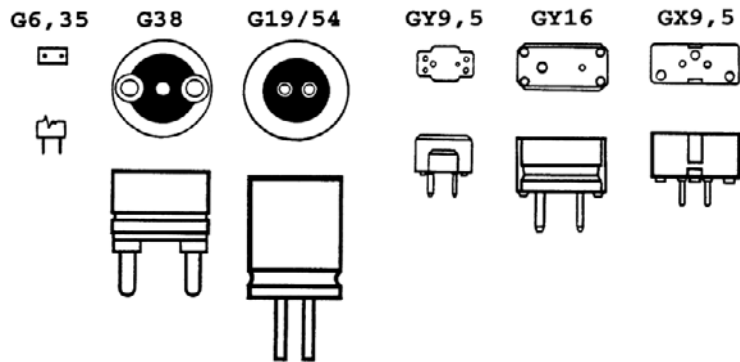

LAMPS

Base designations

moguel end prong