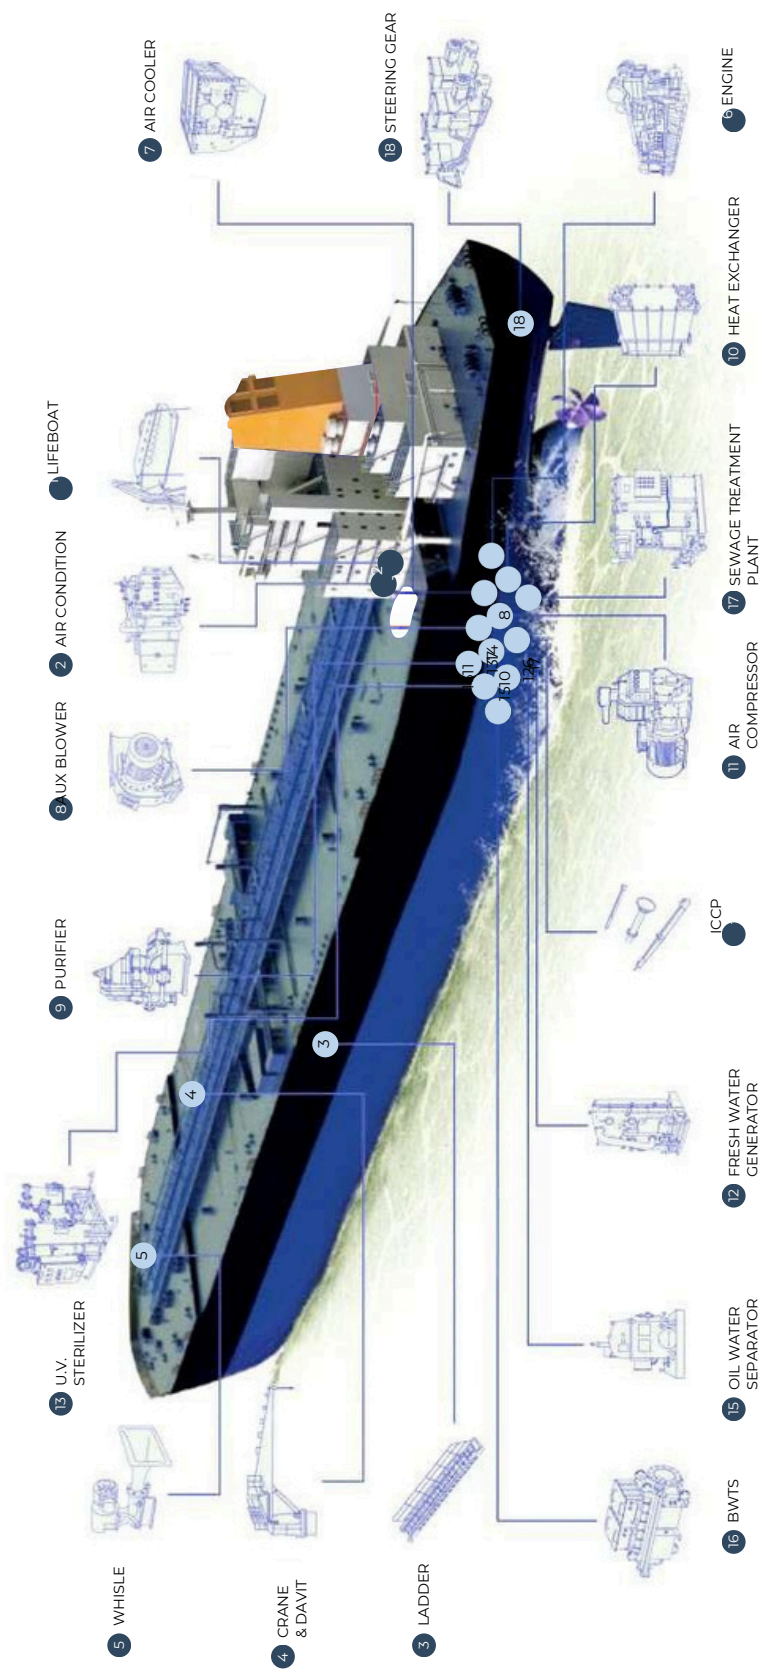

MARINE SERVICE