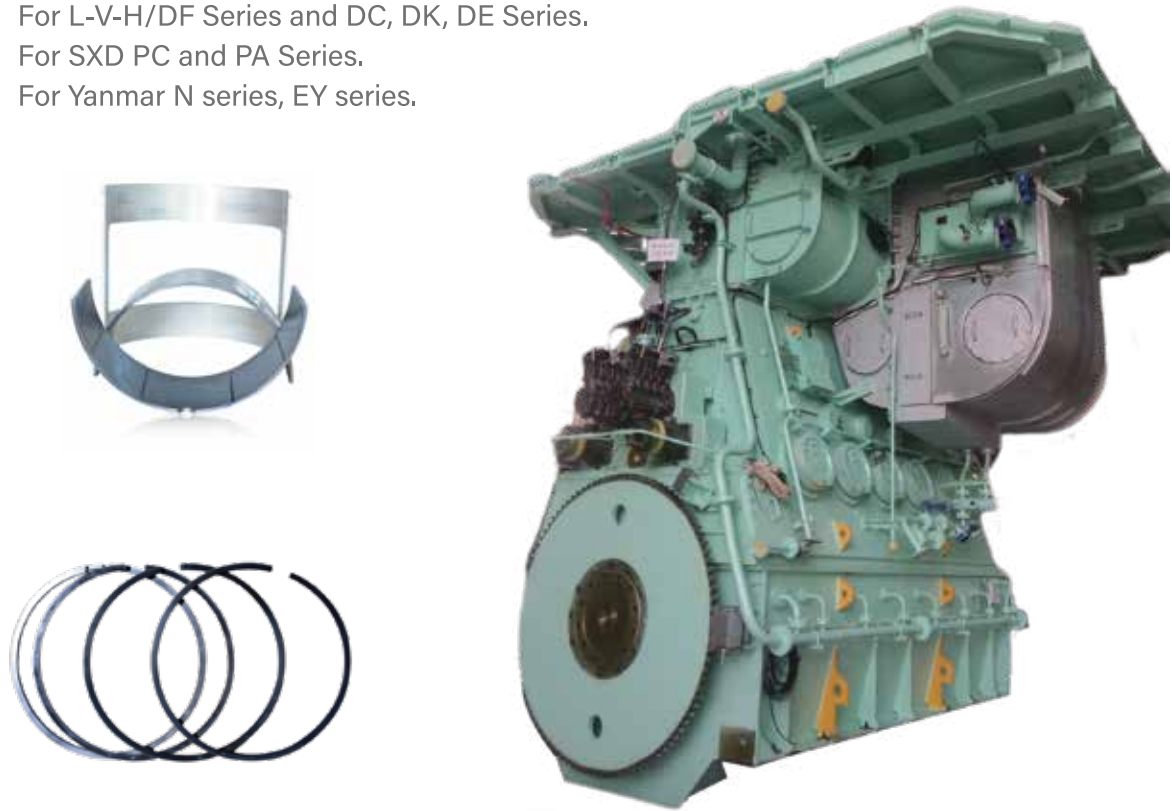

Engine Types

- Four-stroke Marine Diesel/DF/Gas Engine Spare Parts Made By CSSC CMP & Anqing Diesel & SXD & Yanmar.
  For L-V-H/DF Series and DC, DK, DE Series.
  For SXD PC and PA Series.
  For Yanmar N series, EY series.