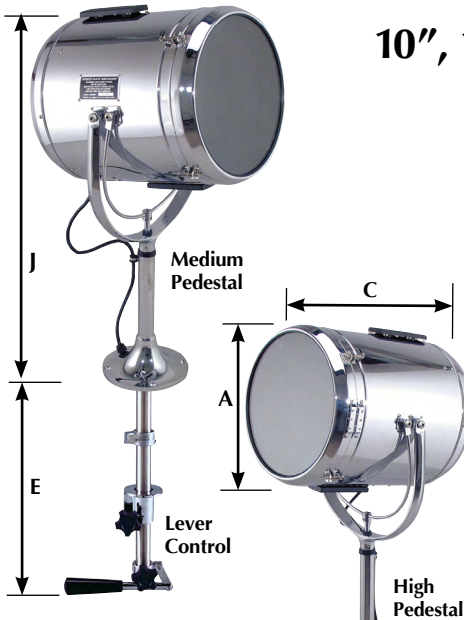

PERKO, INC.

10", 12", AND 14" SEARCHLIGHTS

Standard Pedestal Searchlight Head Assemblies

Reflector Size Inches	"J" Overall Height Inches	LEVER CONTROL		WHEEL or LEVER/GEAR CONTROL	
		Polished Chrome Catalog No.	White PERKO-KOTE Catalog No.	Polished Chrome Catalog No.	White PERKO-KOTE Catalog No.
10	20-1/8	08840P1CHR	08840P1WHT	08850P1CHR	08850P1WHT
12	22-1/8	08840P2CHR	08840P2WHT	08850P2CHR	08850P2WHT
14	25-1/8	08840P3CHR	08840P3WHT	08850P3CHR	08850P3WHT

Medium Pedestal Searchlight Head Assemblies

Reflector Size Inches	"J" Overall Height Inches	LEVER CONTROL		WHEEL or LEVER/GEAR CONTROL	
		Polished Chrome Catalog No.	White PERKO-KOTE Catalog No.	Polished Chrome Catalog No.	White PERKO-KOTE Catalog No.
10	28-1/4	0884MP1CHR	0884MP1WHT	0885MP1CHR	0885MP1WHT
12	30-1/4	0884MP2CHR	0884MP2WHT	0885MP2CHR	0885MP2WHT
14	33-1/4	0884MP3CHR	0884MP3WHT	0885MP3CHR	0885MP3WHT

High Pedestal Searchlight Head Assemblies

Reflector Size Inches	"J" Overall Height Inches	LEVER CONTROL		WHEEL or LEVER/GEAR CONTROL	
		Polished Chrome Catalog No.	White PERKO-KOTE Catalog No.	Polished Chrome Catalog No.	White PERKO-KOTE Catalog No.
10	44-3/4	0884HP1CHR	0884HP1WHT	0885HP1CHR	0885HP1WHT
12	46-3/4	0884HP2CHR	0884HP2WHT	0885HP2CHR	0885HP2WHT
14	49-3/4	0884HP3CHR	0884HP3WHT	0885HP3CHR	0885HP3WHT

Searchlight Dimensions		
"A" Nominal Drum Diameter Inches	"C" Drum Length Inches	Nominal Weight Pounds
10	13	28
12	15	38
14	17	45

* Maximum Ceiling Thickness, 3"

** Maximum Ceiling Thickness, 3-1/2"

*** Maximum Ceiling Thickness, 4-1/2"