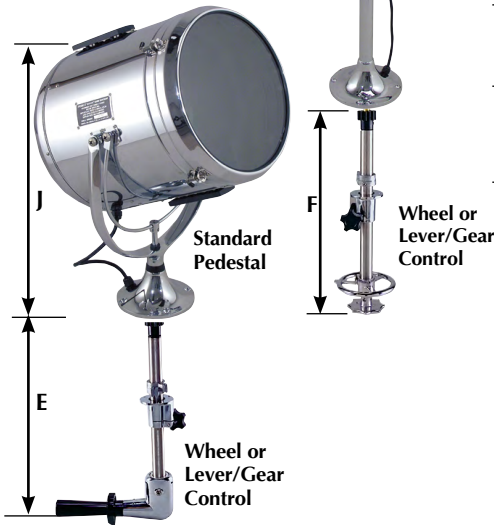

PERKO, INC.

10", 12", AND 14" SEARCHLIGHTS

Standard Pedestal Searchlight Head Assemblies

Reflector Size Inches	"J" Overall Height Inches	LEVER CONTROL		WHEEL or LEVER/GEAR CONTROL	
		Polished Chrome Catalog No.	White PERKO-KOTE Catalog No.	Polished Chrome Catalog No.	White PERKO-KOTE Catalog No.
10	20-1/8	08840P1CHR	08840P1WHT	08850P1CHR	08850P1WHT
12	22-1/8	08840P2CHR	08840P2WHT	08850P2CHR	08850P2WHT
14	25-1/8	08840P3CHR	08840P3WHT	08850P3CHR	08850P3WHT

Medium Pedestal Searchlight Head Assemblies

Reflector Size Inches	"J" Overall Height Inches	LEVER CONTROL		WHEEL or LEVER/GEAR CONTROL	
		Polished Chrome Catalog No.	White PERKO-KOTE Catalog No.	Polished Chrome Catalog No.	White PERKO-KOTE Catalog No.
10	28-1/4	0884MP1CHR	0884MP1WHT	0885MP1CHR	0885MP1WHT
12	30-1/4	0884MP2CHR	0884MP2WHT	0885MP2CHR	0885MP2WHT
14	33-1/4	0884MP3CHR	0884MP3WHT	0885MP3CHR	0885MP3WHT

High Pedestal Searchlight Head Assemblies

Reflector Size Inches	"J" Overall Height Inches	LEVER CONTROL		WHEEL or LEVER/GEAR CONTROL	
		Polished Chrome Catalog No.	White PERKO-KOTE Catalog No.	Polished Chrome Catalog No.	White PERKO-KOTE Catalog No.
10	44-3/4	0884HP1CHR	0884HP1WHT	0885HP1CHR	0885HP1WHT
12	46-3/4	0884HP2CHR	0884HP2WHT	0885HP2CHR	0885HP2WHT
14	49-3/4	0884HP3CHR	0884HP3WHT	0885HP3CHR	0885HP3WHT

LEVER CONTROL				
"E" Control Length Inches	Nominal Weight Pounds	Catalog No.		
		For Standard Pedestal	For Medium Pedestal	For High Pedestal
8-1/2	6	0851000***	0851M00***	0851H00***
15-1/2	9	08510A0	0851MA0	0851HA0
22-1/2	12	08510B0	0851MB0	0851HB0
29-1/2	15	08510C0	0851MC0	0851HC0