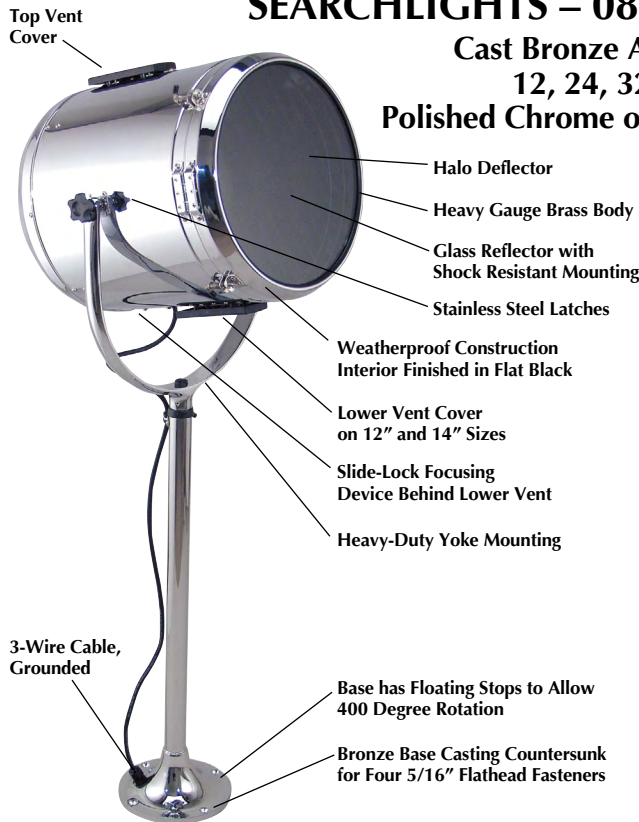

PERKO, INC.

SEARCHLIGHTS – 0800 SERIES 10", 12", OR 14"

Cast Bronze And Heavy Gauge Brass
12, 24, 32, 120 or 230 Volts
Polished Chrome or White PERKO-KOTE Finish

0800 Series Searchlights are available in 10", 12", and 14" sizes with Deck, Wheel, Lever or Lever/Gear Controls. All models feature: halo deflectors, parabolic glass mirror reflectors for maximum light output and ventilation covers for quick dissipation of heat to help prolong bulb life. Hinged front doors have quick release stainless steel latches to provide easy access for bulb replacement. 0800 Series models are also available in white Perko-Kote finish; an advanced powder coating process that eliminates the need for painting while providing a scratch-resistant, chip-proof surface. **Bulbs are not included and must be ordered separately.** They are available in traditional incandescent or quartz halogen.

DECK CONTROL SEARCHLIGHT 10", 12", AND 14"

Searchlight Dimensions

"A" Nominal Drum Diameter Inches	"C" Drum Length Inches	Nominal Weight Pounds
10	13	28
12	15	38
14	17	45

Standard Pedestal Searchlights

Reflector Size Inches	"J" Overall Height Inches	Polished Chrome Catalog No.	White PERKO-KOTE Catalog No.
10	20-1/8	08830P1CHR	08830P1WHT
12	22-1/8	08830P2CHR	08830P2WHT
14	25-1/8	08830P3CHR	08830P3WHT

Medium Pedestal Searchlights

Reflector Size Inches	"J" Overall Height Inches	Polished Chrome Catalog No.	White PERKO-KOTE Catalog No.
10	27-1/2	0883MP1CHR	0883MP1WHT
12	29-1/2	0883MP2CHR	0883MP2WHT
14	31-1/2	0883MP3CHR	0883MP3WHT

High Pedestal Searchlights

Reflector Size Inches	"J" Overall Height Inches	Polished Chrome Catalog No.	White PERKO-KOTE Catalog No.
10	44	0883HP1CHR	0883HP1WHT
12	46	0883HP2CHR	0883HP2WHT
14	48	0883HP3CHR	0883HP3WHT