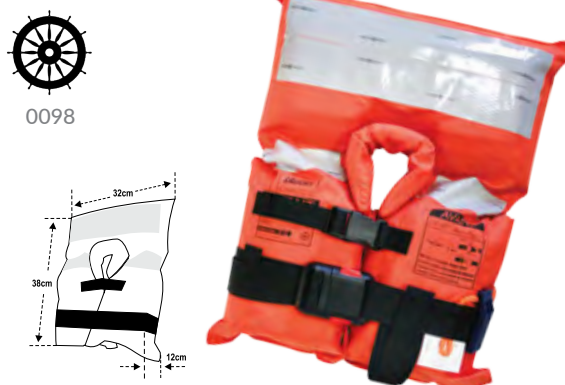

### Lifejackets & Accessories

SOLAS CERTIFICATION	SOLAS 74, as amended by IMO Resolution MSC. 201 (81), MSC. 216 (82), L.S.A. Code as amended by, 207 (81), 218 (82); and MSC. 81 (70), MSC. 200 (80), MSC. 226 (82), MSC. 323 (89), MSC. 368 (93) & MSC. 378 (93)
CANADIAN CERTIFICATION	Canadian Standards TP 14612, Approval Procedures for Life Saving Appliances and Fire Safety Systems, Equipment and Products and TP 14475, Canadian Life Saving Appliance Standard. Can be placed onboard Canadian vessels

#### Advanced Folding Lifejacket SOLAS- (LSA Code) 2010

SPECIFICATIONS	Advanced 2010 ADULT FOLDING
CODE	<b>70179</b>
BUOYANCY	194 Nt
BODY WEIGHT	up to 140 kg*
AVERAGE TURNING TIME	1.4 sec
RETRO-REFLECTIVE TAPE	400 cm <sup>2</sup>
LIFTING LOOP	YES
BUDDY LINE	YES
WHISTLE	YES
STORAGE TEMP	-30°C up to +65°C
DONNING INSTRUCTIONS (Code)	831571

#### Advanced Lifejacket SOLAS-(LSA Code) 2010

SPECIFICATIONS	Advanced 2010 ADULT	Advanced 2010
CODE	<b>70178</b>	<b>70177</b>
BUOYANCY	203 Nt	93 Nt
BODY WEIGHT	up to 140 kg*	from 15 to 43 kg
AVERAGE TURNING TIME	1.4 sec	
RETRO-REFLECTIVE TAPE	400 cm <sup>2</sup>	
LIFTING LOOP	Black	
BUDDY LINE	YES	
WHISTLE	YES	
STORAGE TEMP	-30°C up to +65°C	
DONNING INSTRUCTIONS (Code)	831570	

#### Advanced Infant Lifejacket SOLAS-(LSA Code) 2010

SPECIFICATIONS	Advanced 2010 INFANT
CODE	<b>70176</b>
BUOYANCY	77 Nt
BODY WEIGHT	up to 15 kg
AVERAGE TURNING TIME	1.4 sec
RETRO-REFLECTIVE TAPE	400 cm <sup>2</sup>
LIFTING LOOP	Black
BUDDY LINE	YES
WHISTLE	YES
STORAGE TEMP	-30°C up to +65°C
DONNING INSTRUCTIONS (Code)	831569