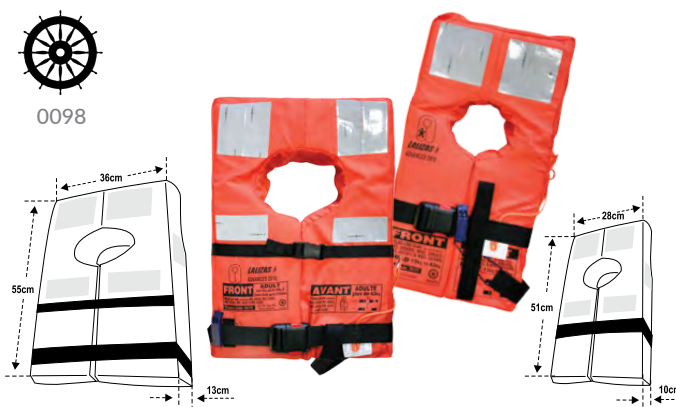

### Lifejackets & Accessories

SOLAS CERTIFICATION	SOLAS 74, as amended by IMO Resolution MSC. 201 (81), MSC. 216 (82), L.S.A. Code as amended by, 207 (81), 218 (82); and MSC. 81 (70), MSC. 200 (80), MSC. 226 (82), MSC. 323 (89), MSC. 368 (93) & MSC. 378 (93)
CANADIAN CERTIFICATION	Canadian Standards TP 14612, Approval Procedures for Life Saving Appliances and Fire Safety Systems, Equipment and Products and TP 14475, Canadian Life Saving Appliance Standard. Can be placed onboard Canadian vessels

#### Advanced Folding Lifejacket SOLAS- (LSA Code) 2010

SPECIFICATIONS	Advanced 2010 ADULT FOLDING
CODE	<b>70179</b>
BUOYANCY	194 Nt
BODY WEIGHT	up to 140 kg*
AVERAGE TURNING TIME	1.4 sec
RETRO-REFLECTIVE TAPE	400 cm <sup>2</sup>
LIFTING LOOP	YES
BUDDY LINE	YES
WHISTLE	YES
STORAGE TEMP	-30°C up to +65°C
DONNING INSTRUCTIONS (Code)	831571

#### Advanced Lifejacket SOLAS-(LSA Code) 2010

SPECIFICATIONS	Advanced 2010 ADULT	Advanced 2010
CODE	<b>70178</b>	<b>70177</b>
BUOYANCY	203 Nt	93 Nt
BODY WEIGHT	up to 140 kg*	from 15 to 43 kg
AVERAGE TURNING TIME	1.4 sec	
RETRO-REFLECTIVE TAPE	400 cm <sup>2</sup>	
LIFTING LOOP	Black	
BUDDY LINE	YES	
WHISTLE	YES	
STORAGE TEMP	-30°C up to +65°C	
DONNING INSTRUCTIONS (Code)	831570	

#### Advanced Infant Lifejacket SOLAS-(LSA Code) 2010

SPECIFICATIONS	Advanced 2010 INFANT
CODE	<b>70176</b>
BUOYANCY	77 Nt
BODY WEIGHT	up to 15 kg
AVERAGE TURNING TIME	1.4 sec
RETRO-REFLECTIVE TAPE	400 cm <sup>2</sup>
LIFTING LOOP	Black
BUDDY LINE	YES
WHISTLE	YES
STORAGE TEMP	-30°C up to +65°C
DONNING INSTRUCTIONS (Code)	831569