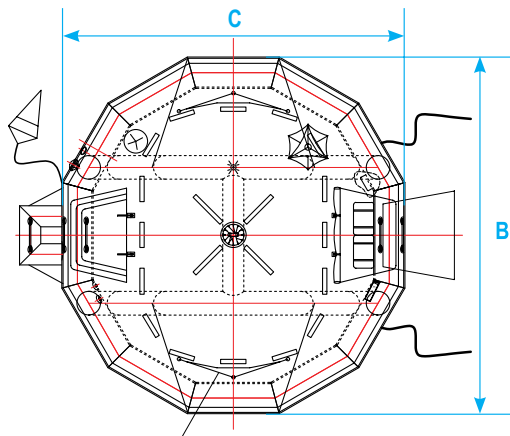

LALIZAS

Liferafts & Accessories

LALIZAS Liferaft SOLAS OCEANO

Davit-Launched Type

SOLAS Approved by Germanischer Lloyds

15, 20 & 25 Persons

- For use on all kinds of vessels, providing safe evacuation from the vessel's deck
- Equipment Packs: SOLAS Pack A or SOLAS Pack B
- Available Capacities: from 15 to 25 Persons
- GRP Canister
- Durable Rubber Fabric
- Double Chambered Tubes
- Stowage Height up to 18m (Painter line up to 28m)
- Insulated Floor for low temperature conditions
- High Visibility Canopy with SOLAS reflective tapes
- Fully operational at temperatures from -30°C up to +65°C
- Global Service Stations Network
- Supplied with Deck Cradle in wooden box

Code	Persons	Pack	Dimensions (mm)					
			A	B	C	D	E	H
79883	15	A	1550	3310	3220	1350	700	660
79887		B				1285	670	575
79885	20	A	1850	3815	3715	1470	750	710
79888		B				1350	700	660
79886	25	A	2000	4225	4065	1680	770	710
79889		B				1470	750	710