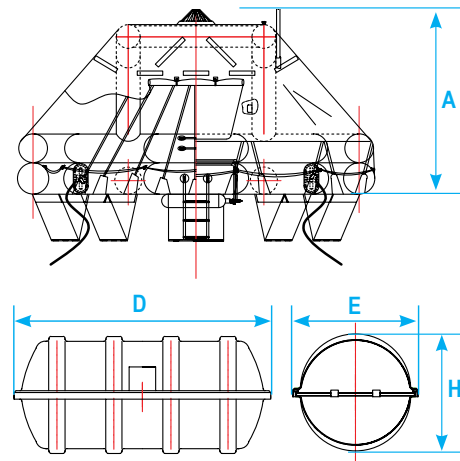

LALIZAS

Liferafts & Accessories

LALIZAS Liferaft SOLAS OCEANO

Davit-Launched Type

SOLAS Approved by Germanischer Lloyds

15, 20 & 25 Persons

- For use on all kinds of vessels, providing safe evacuation from the vessel's deck
- Equipment Packs: SOLAS Pack A or SOLAS Pack B
- Available Capacities: from 15 to 25 Persons
- GRP Canister
- Durable Rubber Fabric
- Double Chambered Tubes
- Stowage Height up to 18m (Painter line up to 28m)
- Insulated Floor for low temperature conditions
- High Visibility Canopy with SOLAS reflective tapes
- Fully operational at temperatures from -30°C up to +65°C
- Global Service Stations Network
- Supplied with Deck Cradle in wooden box

Code	Persons	Pack	Dimensions (mm)					
			A	B	C	D	E	H
79883	15	A	1550	3310	3220	1350	700	660
79887		B				1285	670	575
79885	20	A	1850	3815	3715	1470	750	710
79888		B				1350	700	660
79886	25	A	2000	4225	4065	1680	770	710
79889		B				1470	750	710