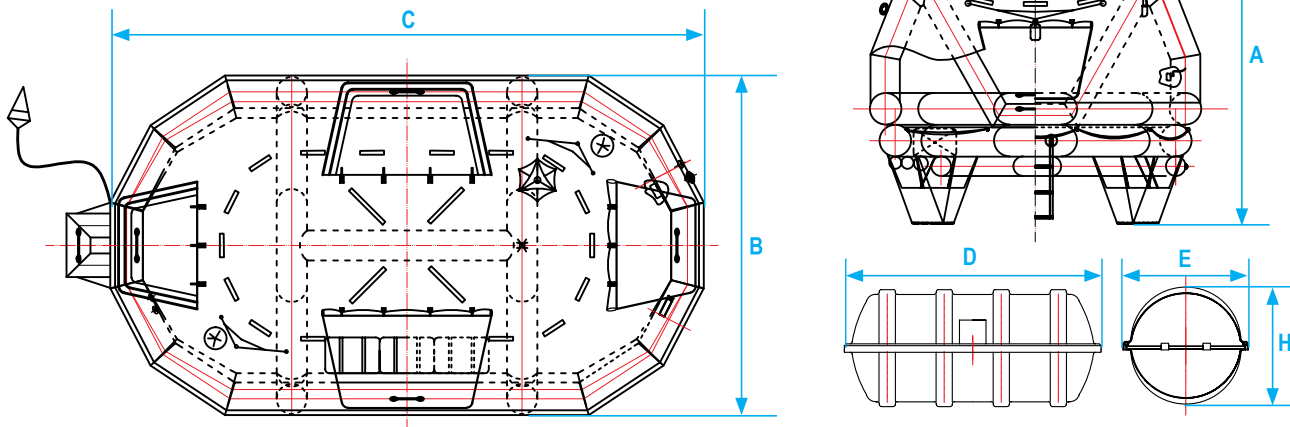

LALIZAS Liferaft SOLAS OCEANO

Throw Overboard Self-Righting Type

SOLAS Approved by Germanischer Lloyds

- For use on all types of passenger vessels
- Equipment Packs: SOLAS Pack A or SOLAS Pack B
- Available Capacities: from 25 to 100 Persons
- GRP Canister
- Durable Rubber Fabric
- Double Chambered Tubes
- Stowage Height up to 36m (Painter Line up to 46m)
- Insulated Floor for low temperature conditions
- High Visibility Canopy with SOLAS Reflective Tapes
- Fully Operational at temperatures from -30°C up to +65°C
- Supplied with Deck Cradle in wooden box

Suitable for