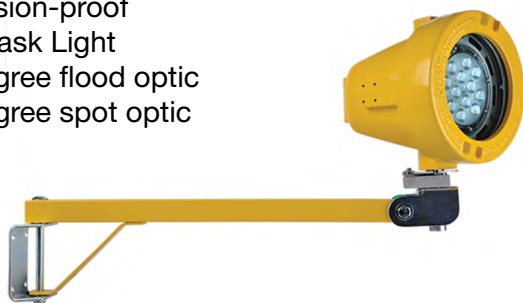

PHOENIX LIGHTING

DOCK LIGHT Series

DLA-16LED

16W dock light designed to replace up to 150W incandescent light heads

**DLP-FLEX-LED**

10W dock light designed to replace up to 150W incandescent light heads

**DLXLED**

Explosion-proof LED Task Light
45 degree flood optic
28 degree spot optic

**DLAW-16LED**

16W wet-location dock light designed to replace up to 150W incandescent light heads

DL-INC-LH

Incandescent (PAR38/BR40)

**Modular**

Head and Arms for Loading Dock Lighting