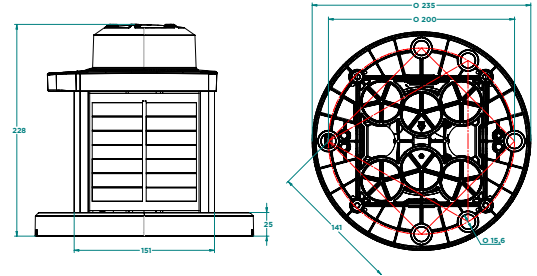

ACCESSORIES

71757	M800 Series Standard Bolt Kit
71884	M800 Series Security Bolt Kit (drivers not included)
53288	M800 Series Security Key
53289	M800 Series Security Socket
69885	M800 Series AC/DC 12V-2.5A Charger, International Plug Adapters
69934	Bird Deterrent (single)
69954	M800 Series Battery Replacement Kit - 60 Wh
69955	M800 Series Battery Replacement Kit - 96 Wh
HEAD KIT	M800 Series Head Replacement Kit (please specify colour at time of order)
HEAD KIT GPS	M800 Series GPS Head Replacement Kit (please specify colour at time of order)
69899	Remote Control