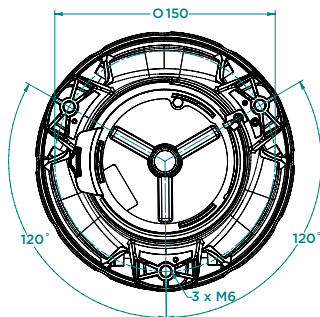

MARINE LANTERNS

M650H - SELF CONTAINED LED LANTERN FOR BUOYS AND MINOR BEACONS, 2-4+ NM RANGE

The M650H is a cost effective, self-contained, high-performance, low-maintenance and easy-to-install solar LED marine lantern. The M650H features a replaceable battery pack that extends the service life beyond five years, reducing the total cost of ownership. Applications include: marine aids-to-navigation marking, marina lighting, dock lighting, and port lighting.

SABOK
a Carmanah company

MAIN TECHNICAL SPECIFICATION

Lens visual/Mechanical diameter	165 mm
Lens material	UV stabilized polycarbonate
Light source	High Power Light Emitting Diode (LED)
Vertical divergence	> 8° (FWHM)
Solar module	High efficiency cells; bypass and blocking diodes; MPPT
Battery	Sealed Lead Acid
Degrees of ingress protection	IP 68
Weight	1.58 kg
Overall Height	169 mm
Overall Width	176 mm dia.
Installation	3 x M6 on 150 mm dia.