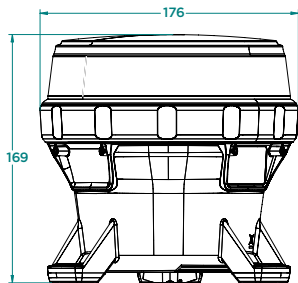

SABOK
a Carmanah company

MAIN TECHNICAL SPECIFICATION

Lens visual/Mechanical diameter	165 mm
Lens material	UV stabilized polycarbonate
Light source	High Power Light Emitting Diode (LED)
Vertical divergence	> 8° (FWHM)
Solar module	High efficiency cells; bypass and blocking diodes; MPPT
Battery	Sealed Lead Acid
Degrees of ingress protection	IP 68
Weight	1.58 kg
Overall Height	169 mm
Overall Width	176 mm dia.
Installation	3 x M6 on 150 mm dia.