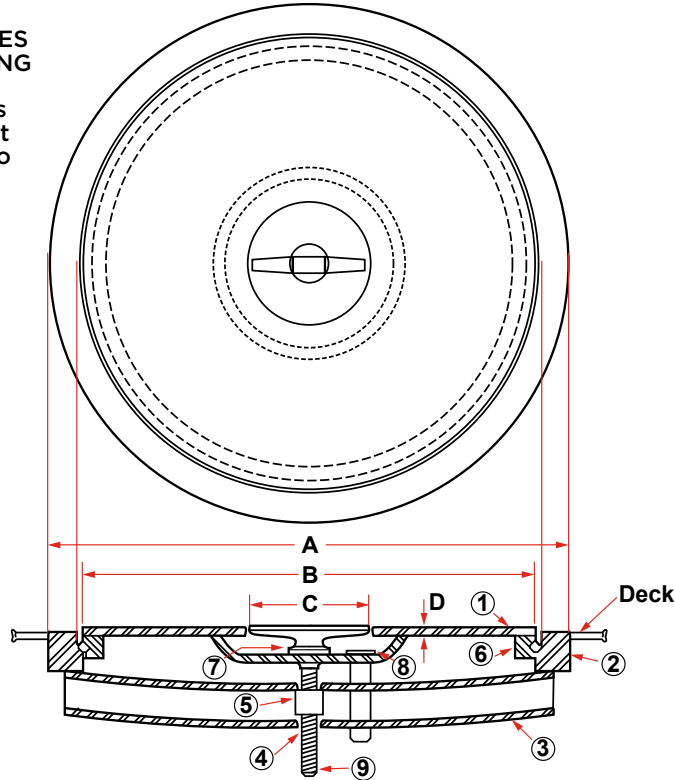

DOORS/HATCHES

FLUSH WATERTIGHT T-HANDLE HATCH

NOTE 1: INCLUDES ALL PIECES EXCEPT PC. NO. 2 - DECK RING

The specifications and details described by drawings or text in this literature are subject to change without notice

PIECE NO.	DESCRIPTION	PART NUMBER		MATERIAL
		DF-430-18D	DF-430-24D	
1	Cover Assembly	6769	15342	See Note 1 above
2	Deck Ring	6750	15334	Mild Steel
3	Strongback	6300	13870	Galvanized Steel
4	Tee Handle	16993	16993	Stainless Steel
5	Nut	507	507	Brass
6	Gasket	17256	6548	Neoprene
7	Washer	604	604	Brass
8	Washer Gasket	6556	6556	Neoprene
9	Pin	21636	21636	Stainless Steel

MODEL NO.	PART NO.	SIZE	A	B	C	D	WT. (lbs.)
DF-430-18D	6297	18	20-3/4	18	5	3/8	70
	6335 (Galvanized)						74
DF-430-24D	6270	24	26-3/4	24	5	3/8	116
	6289 (Galvanized)						120

* Actual values for above sizes may vary +/- 15% due to variations in materials and tolerances.