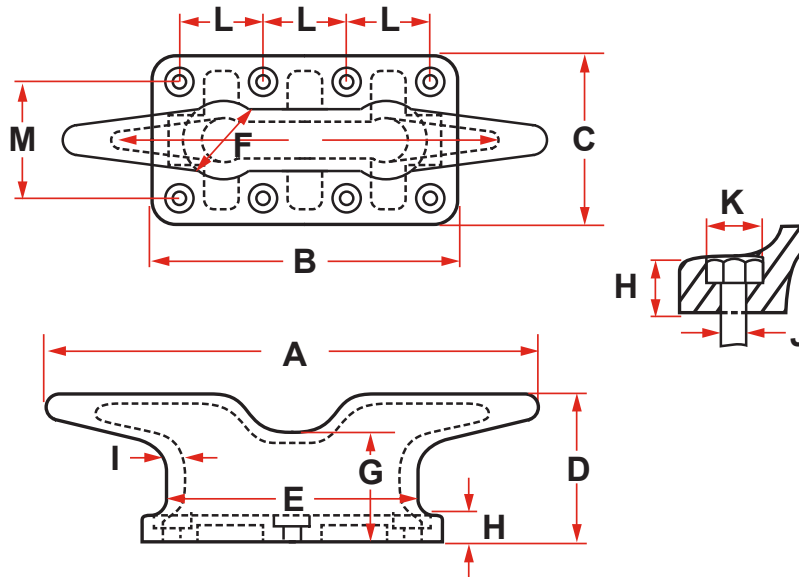

## AMCH 8-BOLT CLEATS

DIMENSIONS (INCHES)													
	A	B	C	D	E	F	G	H	I	J	K	L	M
AMCH-36	36	22-1/2	12-1/4	10-1/2	18	6	7-1/2	2	1-3/8	1	2-1/4	6-1/4	8-1/4
AMCH-42	42	26	14-1/4	13	21	7	8-5/8	2	1-1/2	1	2-1/4	7-1/2	9-1/4
AMCH-48	48	29-3/4	15-1/8	13-3/4	24	8	9-3/4	2-1/4	1-5/8	1-1/8	2-5/8	8-1/2	10-5/8
AMCH-54	54	33-1/2	16-3/4	16	27	8	12	2-1/2	1-5/8	1-3/8	2-3/4	9-1/2	11-3/4