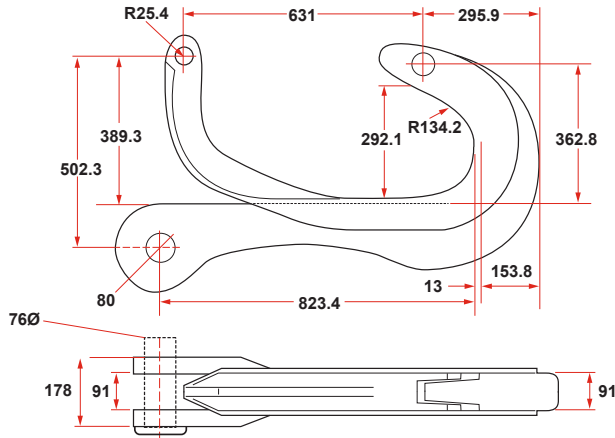

DOCK FITTINGS

QUICK RELEASE BUOY HOOK
WITH ABS CERTIFICATION

300,000 LBS PROOF LOAD
WEIGHT: 357 LBS

400,000 LBS PROOF LOAD
WEIGHT: 410 LBS

400,000 LBS PROOF LOAD WIDEMOUTH
WEIGHT: 502 LBS

P. O. Box 596 (90748) • 910 Mahar Ave., Wilmington, CA 90744
(800) 322-3131 • (310) 522-9698 • Fax: (310) 522-1043
E-Mail: sales@watermansupply.com
www.watermansupply.com
TradeNet ID 61935