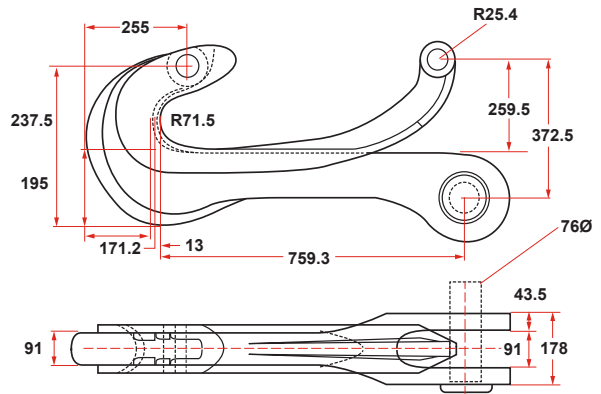

DOCK FITTINGS

QUICK RELEASE BUOY HOOK
WITH ABS CERTIFICATION

300,000 LBS PROOF LOAD
WEIGHT: 357 LBS

400,000 LBS PROOF LOAD
WEIGHT: 410 LBS

400,000 LBS PROOF LOAD WIDEMOUTH
WEIGHT: 502 LBS

P. O. Box 596 (90748) • 910 Mahar Ave., Wilmington, CA 90744
(800) 322-3131 • (310) 522-9698 • Fax: (310) 522-1043
E-Mail: sales@watermansupply.com
www.watermansupply.com
TradeNet ID 61935