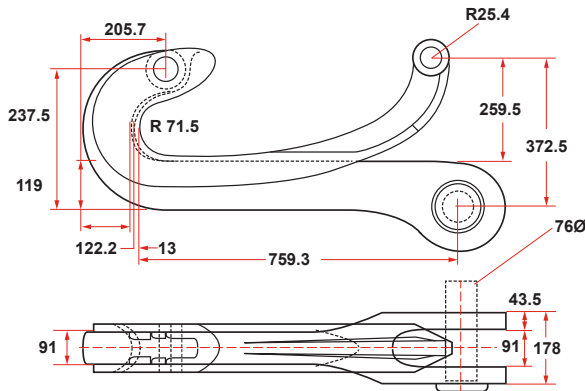

DOCK FITTINGS

QUICK RELEASE BUOY HOOK
WITH ABS CERTIFICATION

300,000 LBS PROOF LOAD
WEIGHT: 357 LBS

400,000 LBS PROOF LOAD
WEIGHT: 410 LBS

400,000 LBS PROOF LOAD WIDEMOUTH
WEIGHT: 502 LBS

P. O. Box 596 (90748) • 910 Mahar Ave., Wilmington, CA 90744
(800) 322-3131 • (310) 522-9698 • Fax: (310) 522-1043
E-Mail: sales@watermansupply.com
www.watermansupply.com
TradeNet ID 61935