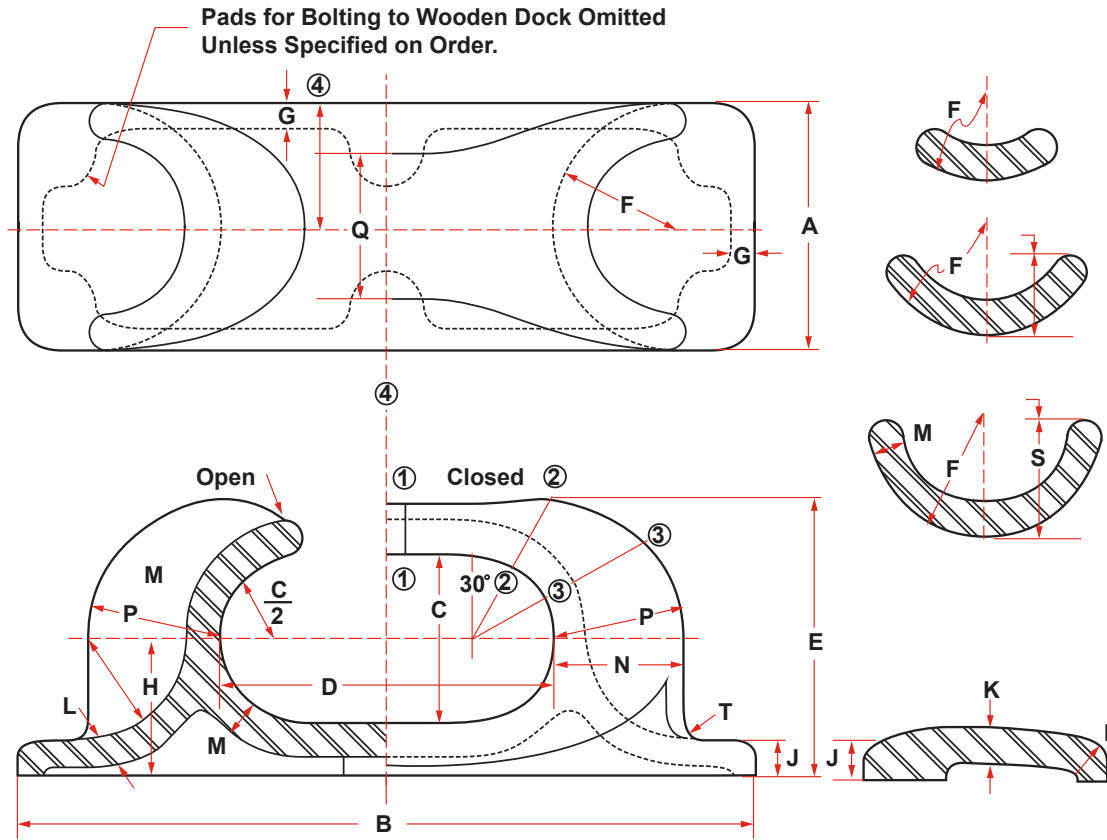

DECK FITTINGS

DECK MOUNT PLAIN CHOCK

SIZE	DIMENSIONS (INCHES)																	
A	B	C	D	E	F	G	H	J	K	L	M	N	P	Q	R	S	T	
6	19-3/4	4	8	6-3/4	3	3/4	3-3/8	1	1-3/8	3/4	1	3-1/4	3-3/8	3-1/2	1-7/8	2-7/8	3/8	
7	22-3/8	4-3/8	9-1/4	7-7/8	3-1/2	3/4	3-15/16	1-3/16	1-3/8	7/8	1-1/8	3-13/16	3-15/16	4-1/8	2-3/16	3-15/16	3/8	
8	25-1/4	5-3/8	10-3/4	9	4	7/8	4-1/2	1-5/16	1-13/16	1	1-1/4	4-3/8	4-1/2	4-3/4	2-9/16	3-3/4	1/2	
9	27-3/4	6	12	10-1/8	4-1/2	7/8	5-1/16	1-1/2	2-1/16	1-1/8	1-3/8	4-7/8	5-1/16	5-1/4	2-7/8	4-1/4	1/2	
10	30-3/8	6-5/8	13-1/4	11-1/8	5	1	5-1/2	1-9/16	2-3/16	1-1/4	1-1/2	5-7/16	5-3/8	5-7/8	3-3/16	4-3/4	5/8	
11	33-1/4	7-3/8	14-3/4	12-1/4	5-1/2	1	6-1/16	1-11/16	2-3/8	1-3/8	1-5/8	6	6-3/16	6-1/2	3-1/2	5-1/4	5/8	
12	36	8	16	13-3/8	6	1-1/4	6-5/8	1-7/8	2-5/8	1-1/2	1-3/4	6-1/2	6-3/4	7	3-7/8	5-3/4	3/4	
14	42	9-3/8	18-3/4	15-5/8	7	1-1/4	7-3/4	2-3/16	3-1/16	1-3/4	2	7-5/8	7-7/8	8-1/4	4-1/2	6-11/16	7/8	
18	54	12	24	20	9	1-1/2	9-7/8	2-3/4	3-7/8	2-1/4	2-1/2	10-1/8	10-1/8	10-1/2	5-3/4	8-5/8	1-1/8	