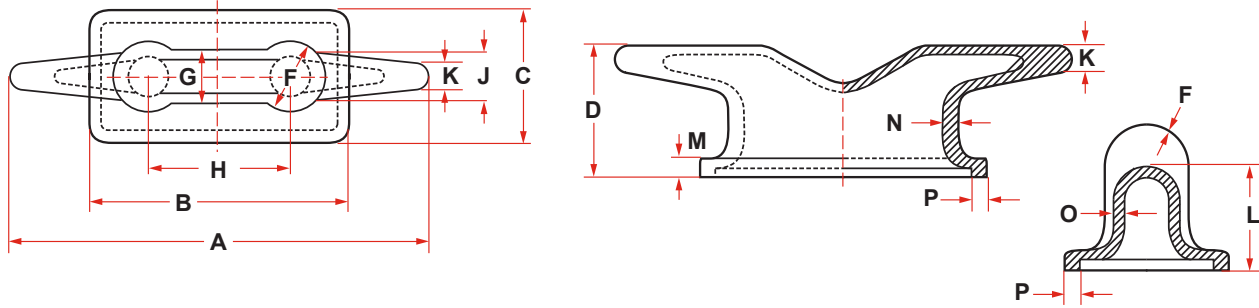

DECK FITTINGS

STANDARD MARINE CLEATS

DIMENSIONS (INCHES)														PATTERN NO.	WEIGHT (LBS)
A	B	C	D	F	G	H	J	K	L	M	N	O	P		
8	6	4-1/2	3	1-1/2	1-1/4	3	1-1/4	1/2	2	1/2	5/8	1/2	1/2	17002	12
10	6-3/4	5	3-1/4	1-3/4	1-3/8	3-1/2	1-3/8	5/8	2-1/4	1/2	5/8	1/2	1/2	17190	14
12	7-1/2	5-1/2	3-1/2	2	1-1/2	4-1/2	1-1/2	3/4	2-1/2	5/8	5/8	1/2	5/8	17295	16
16	10-1/2	7-1/8	5	2-1/2	2	5-1/4	2	7/8	3-1/2	1	7/8	9/16	5/8	17300	32
20	13	6-1/4	6	3-1/2	2-1/2	6-1/2	2-1/4	1-1/8	4-1/2	1-1/8	1	5/8	3/4	4740	48
24	15-1/2	9-1/2	7-1/4	4	3	8	3	1-3/8	5-1/4	1-1/4	1-1/8	11/16	7/8	5353	65
30	19	11-1/4	8	5	3-1/2	10	3-1/2	1-3/4	6-1/2	1-3/8	1-1/4	3/4	1	4732	120
36	22-1/2	12-1/4	10-1/2	6	4-1/2	12	4	2	7-1/2	1-1/2	1-3/8	13/16	1-1/8	4742	193
42	26	13-1/4	12	7	5-1/4	14	4-1/2	2-3/8	8-1/2	1-5/8	1-1/2	7/8	1-1/4	4733	285
48	29-1/2	15-1/4	14	8	6	17	5-1/2	2-3/4	9-1/2	1-3/4	1-5/8	15/16	1-3/8	16632	315
54	33-1/2	16-1/2	15-1/2	9	6-1/2	18	6	3	11	2	1-3/4	1	1-1/2	16690	500

CLEATS

DIMENSIONS (INCHES)								
A	B	C	D	E	F	G	H	J
8	3	5	3	5/8	1-1/4	1/2	3	5/8
12	3-1/2	8	4	5/8	1-3/8	9/16	3-3/4	5/8
14	4	8	4-1/2	3/4	2	3/4	4-1/8	3/4
16	4-1/2	8	5	7/8	2-1/2	7/8	4-1/2	7/8
18	5	9	5-1/2	1	3	7/8	4-7/8	1