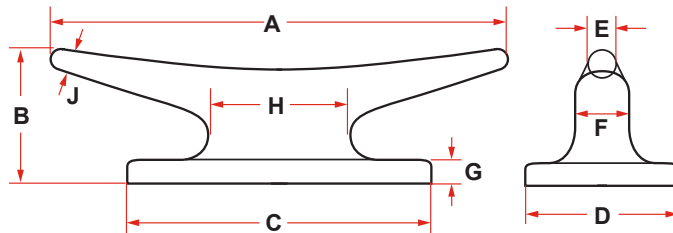

DECK FITTINGS

STANDARD MARINE CLEATS

DIMENSIONS (INCHES)														PATTERN NO.	WEIGHT (LBS)
A	B	C	D	F	G	H	J	K	L	M	N	O	P		
8	6	4-1/2	3	1-1/2	1-1/4	3	1-1/4	1/2	2	1/2	5/8	1/2	1/2	17002	12
10	6-3/4	5	3-1/4	1-3/4	1-3/8	3-1/2	1-3/8	5/8	2-1/4	1/2	5/8	1/2	1/2	17190	14
12	7-1/2	5-1/2	3-1/2	2	1-1/2	4-1/2	1-1/2	3/4	2-1/2	5/8	5/8	1/2	5/8	17295	16
16	10-1/2	7-1/8	5	2-1/2	2	5-1/4	2	7/8	3-1/2	1	7/8	9/16	5/8	17300	32
20	13	6-1/4	6	3-1/2	2-1/2	6-1/2	2-1/4	1-1/8	4-1/2	1-1/8	1	5/8	3/4	4740	48
24	15-1/2	9-1/2	7-1/4	4	3	8	3	1-3/8	5-1/4	1-1/4	1-1/8	11/16	7/8	5353	65
30	19	11-1/4	8	5	3-1/2	10	3-1/2	1-3/4	6-1/2	1-3/8	1-1/4	3/4	1	4732	120
36	22-1/2	12-1/4	10-1/2	6	4-1/2	12	4	2	7-1/2	1-1/2	1-3/8	13/16	1-1/8	4742	193
42	26	13-1/4	12	7	5-1/4	14	4-1/2	2-3/8	8-1/2	1-5/8	1-1/2	7/8	1-1/4	4733	285
48	29-1/2	15-1/4	14	8	6	17	5-1/2	2-3/4	9-1/2	1-3/4	1-5/8	15/16	1-3/8	16632	315
54	33-1/2	16-1/2	15-1/2	9	6-1/2	18	6	3	11	2	1-3/4	1	1-1/2	16690	500

CLEATS

DIMENSIONS (INCHES)								
A	B	C	D	E	F	G	H	J
8	3	5	3	5/8	1-1/4	1/2	3	5/8
12	3-1/2	8	4	5/8	1-3/8	9/16	3-3/4	5/8
14	4	8	4-1/2	3/4	2	3/4	4-1/8	3/4
16	4-1/2	8	5	7/8	2-1/2	7/8	4-1/2	7/8
18	5	9	5-1/2	1	3	7/8	4-7/8	1