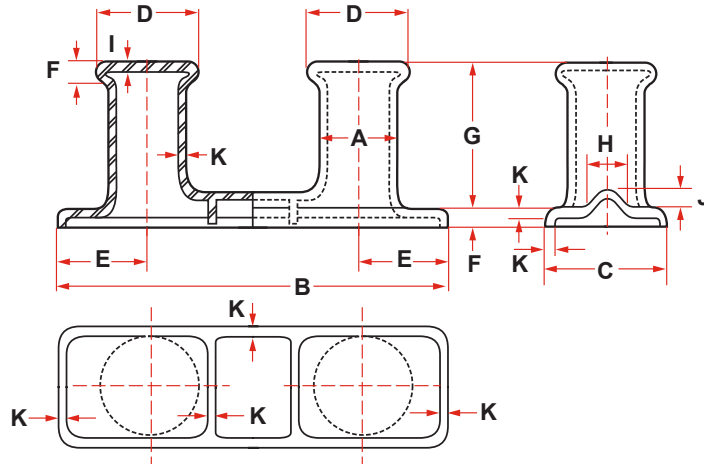

# DECK FITTINGS

## CAST STEEL DOUBLE BITTS

LARGER SIZES  
AND TYPES  
AVAILABLE  
UPON REQUEST

MODEL NO.	SIZE	DIMENSIONS (INCHES)											WEIGHT (LBS)	
		A	B	C	D	E	F	G	H	I	J	K		L
DF-2	8	40	8	12	2	1-1/4	16	2	11	5/8	7	5/8	14	320
DF-2A	w/ Horn													330
DF-40	10	45	9	13-1/2	2-1/4	1-1/4	18	2	13-1/2	3/4	9	1-1/4	15	545
DF-40A	w/ Horn													560

MODEL NO.	SIZE	DIMENSIONS (INCHES)											WEIGHT (LBS)
		A	B	C	D	E	F	G	H	I	J	K	
DF-491	12	12	60	18	15	13-1/2	3	22-1/2	6	1	2	1-1/4	990
DF-498	14	14	66	21	17-1/2	13	3-1/2	26-1/4	7	1	2	1-1/2	1350

P. O. Box 596 (90748) • 910 Mahar Ave., Wilmington, CA 90744  
 (800) 322-3131 • (310) 522-9698 • Fax: (310) 522-1043  
 E-Mail: [sales@watermansupply.com](mailto:sales@watermansupply.com)  
[www.watermansupply.com](http://www.watermansupply.com)  
 TradeNet ID 61935