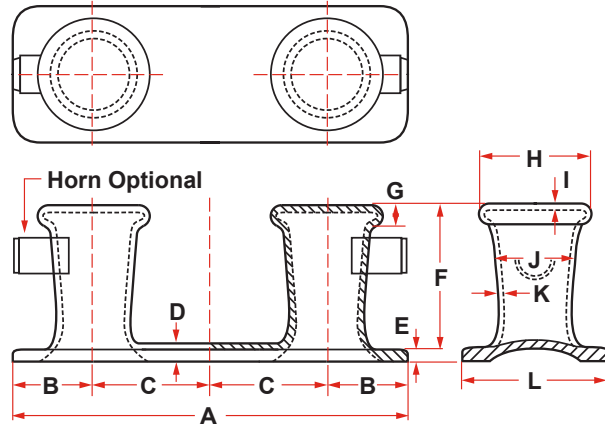

# DECK FITTINGS

## CAST STEEL DOUBLE BITTS

LARGER SIZES  
AND TYPES  
AVAILABLE  
UPON REQUEST

MODEL NO.	SIZE	DIMENSIONS (INCHES)											WEIGHT (LBS)	
		A	B	C	D	E	F	G	H	I	J	K		L
DF-2	8	40	8	12	2	1-1/4	16	2	11	5/8	7	5/8	14	320
DF-2A	w/ Horn													330
DF-40	10	45	9	13-1/2	2-1/4	1-1/4	18	2	13-1/2	3/4	9	1-1/4	15	545
DF-40A	w/ Horn													560

MODEL NO.	SIZE	DIMENSIONS (INCHES)											WEIGHT (LBS)
		A	B	C	D	E	F	G	H	I	J	K	
DF-491	12	12	60	18	15	13-1/2	3	22-1/2	6	1	2	1-1/4	990
DF-498	14	14	66	21	17-1/2	13	3-1/2	26-1/4	7	1	2	1-1/2	1350

P. O. Box 596 (90748) • 910 Mahar Ave., Wilmington, CA 90744  
 (800) 322-3131 • (310) 522-9698 • Fax: (310) 522-1043  
 E-Mail: [sales@watermansupply.com](mailto:sales@watermansupply.com)  
[www.watermansupply.com](http://www.watermansupply.com)  
 TradeNet ID 61935