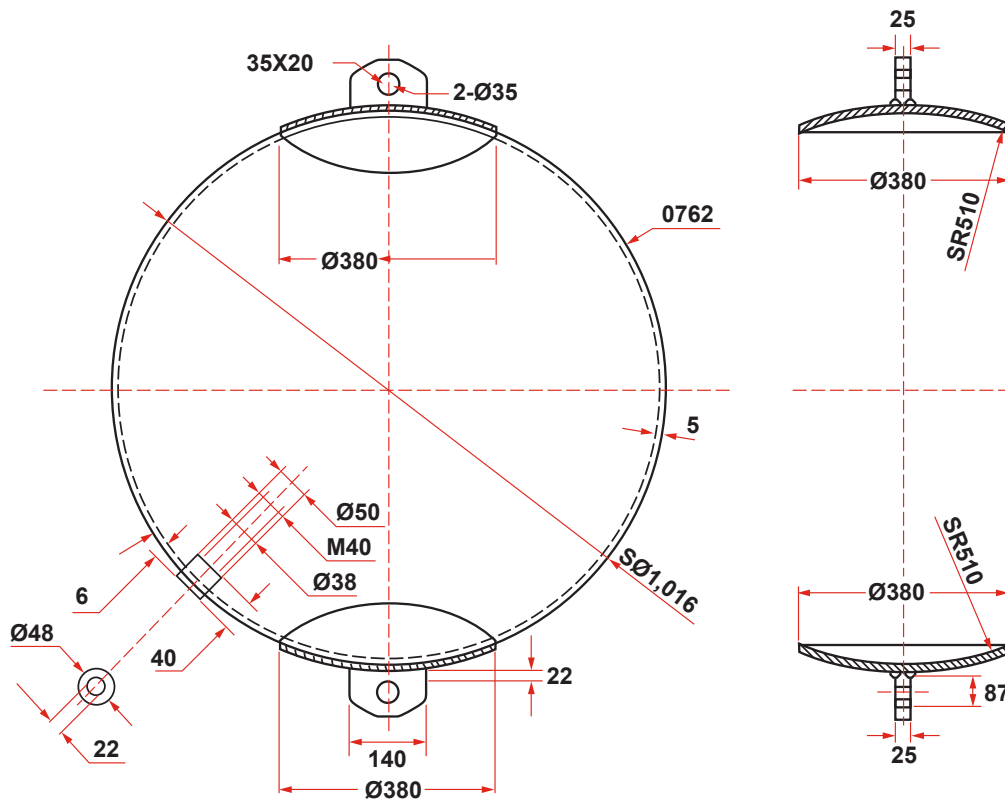

40" SPHERICAL BUOY PAD EYES EACH END

BUOYANCY: 987 LBS.

WEIGHT: 312 LBS.

CAPACITY: 140 GAL