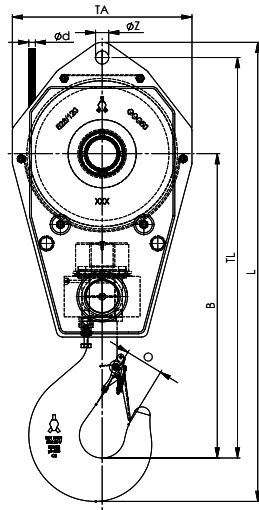

BLOCKS

STANDARD REEVE CRANE BLOCKS

4 SHEAVES

- DOUBLE HOOK
- DOUBLE HOOK WITH SHACKLE HOLE
- QUAD HOOK
- SHACKLE STUD EYE

MODEL NO.	WLL (UST)	FOR WIRE ØD INCH	HOOK SIZE	DIMENSIONS (INCH)										WEIGHT (LBS)
				ØD1	ØD2	B	O	TA	TB	TL	L	T	ØZ	
SRB 285.xx.4.35.E	38,5	1/2 - 3/4	10	12.8	11.2	26.0	3.5	15.7	13.6	36.2	40.4	TBD	TBD	570
SRB 355.xx.4.50.E	55	9/16 - 7/8	16	16.1	14.0	33.0	4.4	19.7	15.4	43.9	50.8	TBD	TBD	1045
SRB 528.xx.4.55.E	60	7/8 - 1 1/4	12	23.5	20.8	38.5	3.9	28.0	21.7	53.5	60.6	TBD	TBD	2600
SRB 400.xx.4.64.E	70	5/8 - 1	16	18.1	15.7	35.6	4.4	22.4	14.7	47.2	54.4	TBD	TBD	1155
SRB 450.xx.4.64.E	70	3/4 - 1 1/8	16	20.3	17.7	38.0	4.4	23.6	16.3	52.0	59.2	TBD	TBD	1595
SRB 528.xx.4.70.E	77	7/8 - 1 1/4	16	23.5	20.8	40.4	4.4	28.0	20.9	55.3	63.0	TBD	TBD	2850
SRB 450.xx.4.82.E	90	3/4 - 1 1/8	20	20.3	17.7	41.2	4.9	23.6	19.4	51.6	59.8	TBD	TBD	2110
SRB 450.xx.4.100.E	110	3/4 - 1 1/8	25	20.3	17.7	46.8	5.5	23.6	23.7	60.2	68.9	TBD	TBD	3200
SRB 528.xx.4.55.E	60	7/8 - 1 1/4	12	23.4	20.8	38.5	3.9	28.0	21.7	53.5	60.6	TBD	TBD	2600
SRB 528.xx.4.105.E	115,5	7/8 - 1 1/4	25	23.4	20.8	48.1	5.5	28.0	20.2	62.7	71.8	TBD	TBD	3900
SRB 670.xx.4.160.E	176	1 - 1 3/8	40	29.9	26.4	60.7	7.1	34.3	26.9	82.9	94.0	TBD	TBD	6930
SRB 710.xx.4.105.E	115,5	1 1/8 - 1 1/2	25	31.5	28.0	53.3	5.5	35.4	17.4	73.9	84.4	TBD	TBD	3000

NOTE xx = To be replaced by metric wire size in final part number • TBD = These dimensions vary with wire size

- The dimensions in this table are indicative only. A drawing will always be submitted prior to production and will be the leading document when discussing dimensions.
- Blocks shown here are standard models; inquiries for custom versions are welcome.
- Refer to wire rope manufacturers D/d ratio guideline.
- Hook locking pin included on all blocks 40M ton and higher