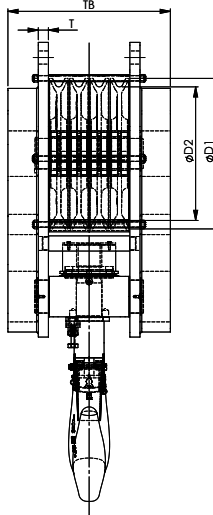

BLOCKS

STANDARD REEVE CRANE BLOCKS

4 SHEAVES

- DOUBLE HOOK
- DOUBLE HOOK WITH SHACKLE HOLE
- QUAD HOOK
- SHACKLE STUD EYE

MODEL NO.	WLL (UST)	FOR WIRE ØD INCH	HOOK SIZE	DIMENSIONS (INCH)										WEIGHT (LBS)
				ØD1	ØD2	B	O	TA	TB	TL	L	T	ØZ	
SRB 285.xx.4.35.E	38,5	1/2 - 3/4	10	12.8	11.2	26.0	3.5	15.7	13.6	36.2	40.4	TBD	TBD	570
SRB 355.xx.4.50.E	55	9/16 - 7/8	16	16.1	14.0	33.0	4.4	19.7	15.4	43.9	50.8	TBD	TBD	1045
SRB 528.xx.4.55.E	60	7/8 - 1 1/4	12	23.5	20.8	38.5	3.9	28.0	21.7	53.5	60.6	TBD	TBD	2600
SRB 400.xx.4.64.E	70	5/8 - 1	16	18.1	15.7	35.6	4.4	22.4	14.7	47.2	54.4	TBD	TBD	1155
SRB 450.xx.4.64.E	70	3/4 - 1 1/8	16	20.3	17.7	38.0	4.4	23.6	16.3	52.0	59.2	TBD	TBD	1595
SRB 528.xx.4.70.E	77	7/8 - 1 1/4	16	23.5	20.8	40.4	4.4	28.0	20.9	55.3	63.0	TBD	TBD	2850
SRB 450.xx.4.82.E	90	3/4 - 1 1/8	20	20.3	17.7	41.2	4.9	23.6	19.4	51.6	59.8	TBD	TBD	2110
SRB 450.xx.4.100.E	110	3/4 - 1 1/8	25	20.3	17.7	46.8	5.5	23.6	23.7	60.2	68.9	TBD	TBD	3200
SRB 528.xx.4.55.E	60	7/8 - 1 1/4	12	23.4	20.8	38.5	3.9	28.0	21.7	53.5	60.6	TBD	TBD	2600
SRB 528.xx.4.105.E	115,5	7/8 - 1 1/4	25	23.4	20.8	48.1	5.5	28.0	20.2	62.7	71.8	TBD	TBD	3900
SRB 670.xx.4.160.E	176	1 - 1 3/8	40	29.9	26.4	60.7	7.1	34.3	26.9	82.9	94.0	TBD	TBD	6930
SRB 710.xx.4.105.E	115,5	1 1/8 - 1 1/2	25	31.5	28.0	53.3	5.5	35.4	17.4	73.9	84.4	TBD	TBD	3000

NOTE xx = To be replaced by metric wire size in final part number • TBD = These dimensions vary with wire size

- The dimensions in this table are indicative only. A drawing will always be submitted prior to production and will be the leading document when discussing dimensions.
- Blocks shown here are standard models; inquiries for custom versions are welcome.
- Refer to wire rope manufacturers D/d ratio guideline.
- Hook locking pin included on all blocks 40M ton and higher