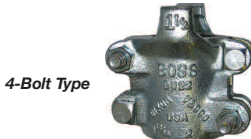

UNIVERSAL COUPLINGS

Description: Brass, Malleable Iron or Stainless Steel. Washer seal between two quick-acting heads. All have same-size attaching heads regardless of hose size. Fingers lock together with quarter turn of rotation.

Application: Especially recommended for use on air hose; can be used on water hose (medium or low pressure). Attach to hose with interlocking clamps or banding.

	Size	Brass Part No.	Malleable Iron Part No.	316 Stainless Steel Part No.
Hose End	3/8"	7223-02	7223-32	-
	1/2"	7223-06	7223-36	7223-136
	5/8"	7223-10	7223-40	-
	3/4"	7223-12	7223-42	7223-142
	1"	7223-16	7223-46	7223-146
Female End	Female End			
	1/4"	7223-01	7223-11	-
	3/8"	7223-05	7223-35	-
	1/2"	7223-09	7223-39	7223-139
	3/4"	7223-15	7223-45	7223-145
Male End	Male End			
	1"	7223-19	7223-49	7223-149
	1/4"	7223-26	7223-76	-
	3/8"	7223-04	7223-34	-
	1/2"	7223-08	7223-38	7223-138
Blank End	Blank End			
	3/4"	7223-14	7223-44	7223-144
	1"	7223-18	7223-48	7223-148
		7223-21	7223-31	7223-131

TWO & FOUR BOLT CLAMPS

Plated Malleable Iron with either two bolts and nuts or four bolts and nuts. For use with interlocking type inserts and universal couplings.

Hose I.D.	Hose O.D.		Malleable Iron Part No.
	From	To	
2-Bolt Type			
1/4"	9/16"	21/32"	7365-0630
3/8"	11/16"	7/8"	7365-0632
1/2"	13/16"	15/16"	7365-0649
1/2"	15/16"	1-1/16"	7365-0650
1/2"	1-1/16"	1-3/16"	7365-0651
3/4"	1-5/32"	1-9/32"	7265-30
3/4"	1-3/16"	1-5/16"	7365-0652
3/4"	1-5/16"	1-1/2"	7365-0653
3/4"	1-1/2"	1-11/16"	7365-0654
4-Bolt Type			
1/2"	29/32"	1-1/32"	7365-0968
1"	1-13/32"	1-9/16"	7365-0822
1"	1-17/32"	1-23/32"	7365-0812
1"	1-11/16"	1-15/16"	7365-0813
1"	1-15/16"	2-1/8"	7365-0824

Brass, Stainless Steel and larger sizes available upon request.

GROUND JOINT COUPLINGS

High pressure couplings for use on air, steam, spray or water hose. Specify Brass, Plated Malleable Iron, or Stainless Steel.