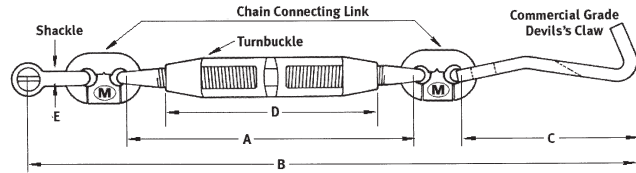

WASHINGTON CHAIN & SUPPLY, INC.

Commercial Grade DEVIL'S CLAW TYPE CHAIN STOPPERS

Chain Size		A	B Min.	B Max.	C	D	E	Det. Link Size	Proof Load Lbs.
Inches	mm								
3/4	19	16	35-1/2	42-3/4	12	11	7/8	3/4	34,000
7/8	22	17-1/4	38-1/4	45-3/8	12	11	1	7/8	46,000
1 - 1-1/8 - 1-1/4	25-32	19-1/2	43-1/16	52-13/16	12-3/4	13	1-1/4	1-1/8	92,200
1-3/8 - 1-1/2 - 1-5/8	34-42	23-3/4	50-1/4	60-3/4	13	16	1-1/2	1-3/8	153,000
1-3/4 - 2	44-51	24-1/8	53-1/8	63-5/8	16	16	1-1/2	1-1/2	160,000
2-1/8 - 2-3/8	54-60	26-1/4	56-1/4	66-3/4	19	16	1-5/8	1-1/2	170,000
2-1/2 - 2-5/8	64-67	29-3/4	65	78-1/8	20	20	1-7/8	1-5/8	200,000
2-3/4	70	29-3/4	67-1/4	80-1/4	24	20	1-7/8	2-1/8	220,000
3	76	36	76-1/4	92-3/8	24	24	2-3/8	2-1/8	220,000

DIMENSIONS IN INCHES

PELICAN HOOK TYPE CHAIN STOPPERS

Chain Size		A	B Min.	B Max.	C	D	E	Det. Link Size	Proof Load Lbs.	Break Load Lbs.
Inches	mm									
3/4	19	16	33-1/4	40-1/2	1	11	7/8	3/4	67,500	91,100
7/8	22	17-1/4	38-7/16	45-9/16	1-7/32	11	1	7/8	88,200	119,000
1 - 1-1/8	25-29	19-1/2	46-7/8	55-1/2	1-17/32	13	1-1/8	1-1/8	145,000	195,000
1-1/4	32	19-5/8	48	56-5/8	1-17/32	13	1-1/4	1-1/4	178,200	240,600
1-1/4HS - 1-1/2	32HS - 38	23-3/4	55-3/16	65-11/16	1-3/4	16	1-1/2	1-3/8	211,500	285,500
1-3/8HS - 1-5/8	34HS - 42	23-3/4	55-3/16	65-11/16	2	16	1-1/2	1-3/8	211,500	285,500
1-5/8HS - 2	42HS - 51	24-1/8	59-3/16	69-11/16	2-7/16	16	1-1/2	1-1/2	252,000	340,200
2-1/8 - 2-3/8	54-60	26-1/4	65-5/8	76-1/8	2-9/16	16	1-5/8	1-1/2	252,000	340,200
2-1/2 - 2-5/8	64-67	29-3/4	74-3/8	87-1/2	3-1/8	20	1-7/8	1-5/8	292,500	395,000
2-3/4 - 2-3/4HD	70 - 70HD	29-3/4	86-5/8	89-3/4	3-1/8	20	1-7/8	1-3/4	352,000	476,000
3HD - 3-1/4	76HD - 83	36	90-3/4	106-1/2	3-3/4	24	2-3/8	2-1/4	403,000	616,000
3-3/8 - 3-1/2	86-89	38-5/8	97-7/16	113-1/16	3-7/8	24	2-5/8	2-1/2	492,000	744,000
3-1/2HD - 3-3/4	89HD - 95	44-3/8	110	128-1/8	4-1/2	27-1/2	2-7/8	3	706,000	1,068,000