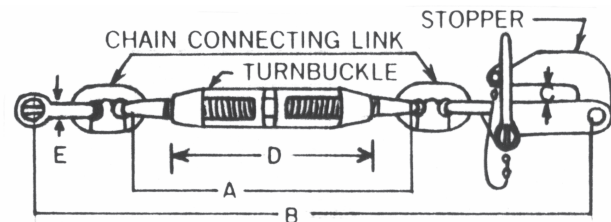

WASHINGTON CHAIN & SUPPLY, INC.

Commercial Grade DEVIL'S CLAW TYPE CHAIN STOPPERS

Chain Size		A	B Min.	B Max.	C	D	E	Det. Link Size	Proof Load Lbs.
Inches	mm								
3/4	19	16	35-1/2	42-3/4	12	11	7/8	3/4	34,000
7/8	22	17-1/4	38-1/4	45-3/8	12	11	1	7/8	46,000
1 - 1-1/8 - 1-1/4	25-32	19-1/2	43-1/16	52-13/16	12-3/4	13	1-1/4	1-1/8	92,200
1-3/8 - 1-1/2 - 1-5/8	34-42	23-3/4	50-1/4	60-3/4	13	16	1-1/2	1-3/8	153,000
1-3/4 - 2	44-51	24-1/8	53-1/8	63-5/8	16	16	1-1/2	1-1/2	160,000
2-1/8 - 2-3/8	54-60	26-1/4	56-1/4	66-3/4	19	16	1-5/8	1-1/2	170,000
2-1/2 - 2-5/8	64-67	29-3/4	65	78-1/8	20	20	1-7/8	1-5/8	200,000
2-3/4	70	29-3/4	67-1/4	80-1/4	24	20	1-7/8	2-1/8	220,000
3	76	36	76-1/4	92-3/8	24	24	2-3/8	2-1/8	220,000

DIMENSIONS IN INCHES

PELICAN HOOK TYPE CHAIN STOPPERS

Chain Size		A	B Min.	B Max.	C	D	E	Det. Link Size	Proof Load Lbs.	Break Load Lbs.
Inches	mm									
3/4	19	16	33-1/4	40-1/2	1	11	7/8	3/4	67,500	91,100
7/8	22	17-1/4	38-7/16	45-9/16	1-7/32	11	1	7/8	88,200	119,000
1 - 1-1/8	25-29	19-1/2	46-7/8	55-1/2	1-17/32	13	1-1/8	1-1/8	145,000	195,000
1-1/4	32	19-5/8	48	56-5/8	1-17/32	13	1-1/4	1-1/4	178,200	240,600
1-1/4HS - 1-1/2	32HS - 38	23-3/4	55-3/16	65-11/16	1-3/4	16	1-1/2	1-3/8	211,500	285,500
1-3/8HS - 1-5/8	34HS - 42	23-3/4	55-3/16	65-11/16	2	16	1-1/2	1-3/8	211,500	285,500
1-5/8HS - 2	42HS - 51	24-1/8	59-3/16	69-11/16	2-7/16	16	1-1/2	1-1/2	252,000	340,200
2-1/8 - 2-3/8	54-60	26-1/4	65-5/8	76-1/8	2-9/16	16	1-5/8	1-1/2	252,000	340,200
2-1/2 - 2-5/8	64-67	29-3/4	74-3/8	87-1/2	3-1/8	20	1-7/8	1-5/8	292,500	395,000
2-3/4 - 2-3/4HD	70 - 70HD	29-3/4	86-5/8	89-3/4	3-1/8	20	1-7/8	1-3/4	352,000	476,000
3HD - 3-1/4	76HD - 83	36	90-3/4	106-1/2	3-3/4	24	2-3/8	2-1/4	403,000	616,000
3-3/8 - 3-1/2	86-89	38-5/8	97-7/16	113-1/16	3-7/8	24	2-5/8	2-1/2	492,000	744,000
3-1/2HD - 3-3/4	89HD - 95	44-3/8	110	128-1/8	4-1/2	27-1/2	2-7/8	3	706,000	1,068,000