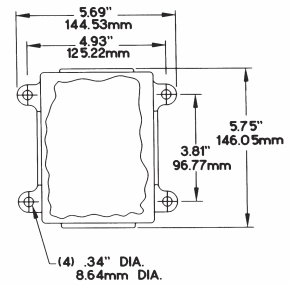

FIXED RECEPTACLES – SERIES 30 + 50 AMP, 250 VAC; 32 AMP, 480 VAC

Boxes are configured from receptacles, adapters and junction boxes, each ordered separately (as noted)

FIXED RECEPTACLE WITH BACK BOX

30 AMP, 3 Pole, 4 Wire, 250 VAC
Molded Polyamide Receptacle Housing with Copper-free Aluminum Back Box.
3034FRXTS + SAM50 + JM99

FIXED RECEPTACLE WITH BACK BOX AND ANGLE ADAPTER

30 AMP, 3 Pole, 4 Wire, 250 VAC
Molded Polyamide Receptacle Housing with Copper-free Aluminum Back Box and Angle Adapter.
3034FRXTS + AM50 + JM99

FIXED RECEPTACLE WITH ANGLE ADAPTER AND BACK BOX

50 AMP, 3 Pole, 4 Wire, 250 VAC
Molded Polyamide Receptacle Housing with Copper-free Aluminum Back Box.
5034FRXTS + SAM50 + JM99

FIXED RECEPTACLE WITH ANGLE ADAPTER AND BACK BOX

50 AMP, 3 Pole, 4 Wire, 250 VAC
Molded Polyamide Receptacle Housing with Copper-free Aluminum Angle Adapter and Back Box.
5034FRXTS + AM50 + JM99

FIXED RECEPTACLE WITH BACK BOX

32 AMP, 3 Pole, 4 Wire, 480 VAC
Polycarbonate Receptacle Housing with Copper-free Aluminum Back Box.
3334FRVF + SAM32 + JM99

FIXED RECEPTACLE WITH ANGLE ADAPTER AND BACK BOX