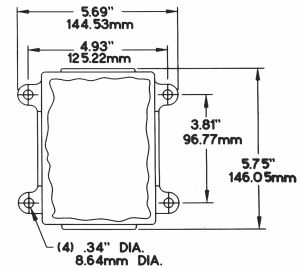

FIXED RECEPTACLES – SERIES 30 + 50 AMP, 250 VAC; 32 AMP, 480 VAC

Boxes are configured from receptacles, adapters and junction boxes, each ordered separately (as noted)

FIXED RECEPTACLE WITH BACK BOX

30 AMP, 3 Pole, 4 Wire, 250 VAC
Molded Polyamide Receptacle Housing with Copper-free Aluminum Back Box.
3034FRXTS + SAM50 + JM99

FIXED RECEPTACLE WITH BACK BOX AND ANGLE ADAPTER

30 AMP, 3 Pole, 4 Wire, 250 VAC
Molded Polyamide Receptacle Housing with Copper-free Aluminum Back Box and Angle Adapter.
3034FRXTS + AM50 + JM99

FIXED RECEPTACLE WITH ANGLE ADAPTER AND BACK BOX