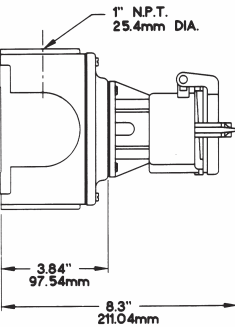

FIXED RECEPTACLES – SERIES 30 + 50 AMP, 250 VAC; 32 AMP, 480 VAC

Boxes are configured from receptacles, adapters and junction boxes, each ordered separately (as noted)

FIXED RECEPTACLE WITH BACK BOX

30 AMP, 3 Pole, 4 Wire, 250 VAC
Molded Polyamide Receptacle Housing with Copper-free Aluminum Back Box.
3034FRXTS + SAM50 + JM99

FIXED RECEPTACLE WITH BACK BOX AND ANGLE ADAPTER

30 AMP, 3 Pole, 4 Wire, 250 VAC
Molded Polyamide Receptacle Housing with Copper-free Aluminum Back Box and Angle Adapter.
3034FRXTS + AM50 + JM99

FIXED RECEPTACLE WITH ANGLE ADAPTER AND BACK BOX

50 AMP, 3 Pole, 4 Wire, 250 VAC
Molded Polyamide Receptacle Housing with Copper-free Aluminum Back Box.
5034FRXTS + SAM50 + JM99

FIXED RECEPTACLE WITH ANGLE ADAPTER AND BACK BOX

50 AMP, 3 Pole, 4 Wire, 250 VAC
Molded Polyamide Receptacle Housing with Copper-free Aluminum Angle Adapter and Back Box.
5034FRXTS + AM50 + JM99

FIXED RECEPTACLE WITH BACK BOX

32 AMP, 3 Pole, 4 Wire, 480 VAC
Polycarbonate Receptacle Housing with Copper-free Aluminum Back Box.
3334FRVF + SAM32 + JM99

FIXED RECEPTACLE WITH ANGLE ADAPTER AND BACK BOX