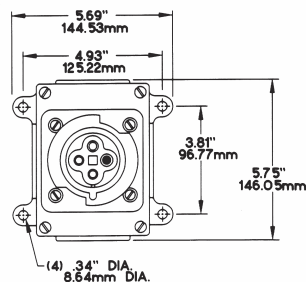

FIXED RECEPTACLES – SERIES 30 + 50 AMP, 250 VAC; 32 AMP, 480 VAC

Boxes are configured from receptacles, adapters and junction boxes, each ordered separately (as noted)

FIXED RECEPTACLE WITH BACK BOX

30 AMP, 3 Pole, 4 Wire, 250 VAC
Molded Polyamide Receptacle Housing with Copper-free Aluminum Back Box.
3034FRXTS + SAM50 + JM99

FIXED RECEPTACLE WITH BACK BOX AND ANGLE ADAPTER

30 AMP, 3 Pole, 4 Wire, 250 VAC
Molded Polyamide Receptacle Housing with Copper-free Aluminum Back Box and Angle Adapter.
3034FRXTS + AM50 + JM99

FIXED RECEPTACLE WITH ANGLE ADAPTER AND BACK BOX

50 AMP, 3 Pole, 4 Wire, 250 VAC
Molded Polyamide Receptacle Housing with Copper-free Aluminum Back Box.
5034FRXTS + SAM50 + JM99

FIXED RECEPTACLE WITH ANGLE ADAPTER AND BACK BOX

50 AMP, 3 Pole, 4 Wire, 250 VAC
Molded Polyamide Receptacle Housing with Copper-free Aluminum Angle Adapter and Back Box.
5034FRXTS + AM50 + JM99

FIXED RECEPTACLE WITH BACK BOX

32 AMP, 3 Pole, 4 Wire, 480 VAC
Polycarbonate Receptacle Housing with Copper-free Aluminum Back Box.
3334FRVF + SAM32 + JM99

FIXED RECEPTACLE WITH ANGLE ADAPTER AND BACK BOX