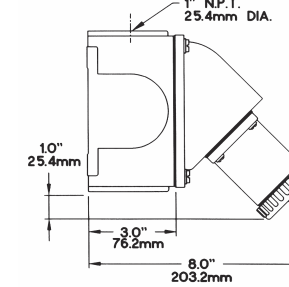

FIXED RECEPTACLES – SERIES 30 + 50 AMP, 250 VAC; 32 AMP, 480 VAC

Boxes are configured from receptacles, adapters and junction boxes, each ordered separately (as noted)

FIXED RECEPTACLE WITH BACK BOX

30 AMP, 3 Pole, 4 Wire, 250 VAC
Molded Polyamide Receptacle Housing with Copper-free Aluminum Back Box.
3034FRXTS + SAM50 + JM99

FIXED RECEPTACLE WITH BACK BOX AND ANGLE ADAPTER

30 AMP, 3 Pole, 4 Wire, 250 VAC
Molded Polyamide Receptacle Housing with Copper-free Aluminum Back Box and Angle Adapter.
3034FRXTS + AM50 + JM99

FIXED RECEPTACLE WITH ANGLE ADAPTER AND BACK BOX

50 AMP, 3 Pole, 4 Wire, 250 VAC
Molded Polyamide Receptacle Housing with Copper-free Aluminum Back Box.
5034FRXTS + SAM50 + JM99

FIXED RECEPTACLE WITH ANGLE ADAPTER AND BACK BOX

50 AMP, 3 Pole, 4 Wire, 250 VAC
Molded Polyamide Receptacle Housing with Copper-free Aluminum Angle Adapter and Back Box.
5034FRXTS + AM50 + JM99

FIXED RECEPTACLE WITH BACK BOX

32 AMP, 3 Pole, 4 Wire, 480 VAC
Polycarbonate Receptacle Housing with Copper-free Aluminum Back Box.
3334FRVF + SAM32 + JM99

FIXED RECEPTACLE WITH ANGLE ADAPTER AND BACK BOX