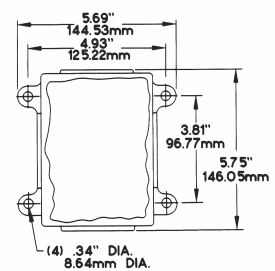

FIXED RECEPTACLE WITH ANGLE ADAPTER AND BACK BOX

50 AMP, 3 Pole, 4 Wire, 250 VAC
Molded Polyamide Receptacle Housing with Copper-free Aluminum Angle Adapter and Back Box.
5034FRXTS + AM50 + JM99