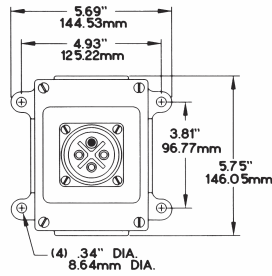

FIXED RECEPTACLES – SERIES 30 + 50 AMP, 250 VAC; 32 AMP, 480 VAC

Boxes are configured from receptacles, adapters and junction boxes, each ordered separately (as noted)

FIXED RECEPTACLE WITH BACK BOX

30 AMP, 3 Pole, 4 Wire, 250 VAC
Molded Polyamide Receptacle Housing with Copper-free Aluminum Back Box.
3034FRXTS + SAM50 + JM99

FIXED RECEPTACLE WITH BACK BOX AND ANGLE ADAPTER

30 AMP, 3 Pole, 4 Wire, 250 VAC
Molded Polyamide Receptacle Housing with Copper-free Aluminum Back Box and Angle Adapter.
3034FRXTS + AM50 + JM99

FIXED RECEPTACLE WITH ANGLE ADAPTER AND BACK BOX

50 AMP, 3 Pole, 4 Wire, 250 VAC
Molded Polyamide Receptacle Housing with Copper-free Aluminum Back Box.
5034FRXTS + SAM50 + JM99

FIXED RECEPTACLE WITH ANGLE ADAPTER AND BACK BOX

50 AMP, 3 Pole, 4 Wire, 250 VAC
Molded Polyamide Receptacle Housing with Copper-free Aluminum Angle Adapter and Back Box.
5034FRXTS + AM50 + JM99

FIXED RECEPTACLE WITH BACK BOX

32 AMP, 3 Pole, 4 Wire, 480 VAC
Polycarbonate Receptacle Housing with Copper-free Aluminum Back Box.
3334FRVF + SAM32 + JM99

FIXED RECEPTACLE WITH ANGLE ADAPTER AND BACK BOX