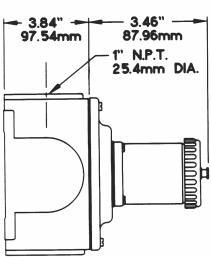

FIXED RECEPTACLES – SERIES 30 + 50 AMP, 250 VAC; 32 AMP, 480 VAC

Boxes are configured from receptacles, adapters and junction boxes, each ordered separately (as noted)

FIXED RECEPTACLE WITH BACK BOX

30 AMP, 3 Pole, 4 Wire, 250 VAC
Molded Polyamide Receptacle Housing with Copper-free Aluminum Back Box.
3034FRXTS + SAM50 + JM99

FIXED RECEPTACLE WITH BACK BOX AND ANGLE ADAPTER

30 AMP, 3 Pole, 4 Wire, 250 VAC
Molded Polyamide Receptacle Housing with Copper-free Aluminum Back Box and Angle Adapter.
3034FRXTS + AM50 + JM99

FIXED RECEPTACLE WITH ANGLE ADAPTER AND BACK BOX

50 AMP, 3 Pole, 4 Wire, 250 VAC
Molded Polyamide Receptacle Housing with Copper-free Aluminum Back Box.
5034FRXTS + SAM50 + JM99

FIXED RECEPTACLE WITH ANGLE ADAPTER AND BACK BOX

50 AMP, 3 Pole, 4 Wire, 250 VAC
Molded Polyamide Receptacle Housing with Copper-free Aluminum Angle Adapter and Back Box.
5034FRXTS + AM50 + JM99

FIXED RECEPTACLE WITH BACK BOX

32 AMP, 3 Pole, 4 Wire, 480 VAC
Polycarbonate Receptacle Housing with Copper-free Aluminum Back Box.
3334FRVF + SAM32 + JM99

FIXED RECEPTACLE WITH ANGLE ADAPTER AND BACK BOX