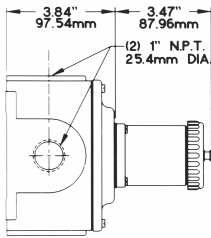

FIXED RECEPTACLES – SERIES 30 + 50 AMP, 250 VAC; 32 AMP, 480 VAC

Boxes are configured from receptacles, adapters and junction boxes, each ordered separately (as noted)

FIXED RECEPTACLE WITH BACK BOX

30 AMP, 3 Pole, 4 Wire, 250 VAC
Molded Polyamide Receptacle Housing with Copper-free Aluminum Back Box.
3034FRXTS + SAM50 + JM99

FIXED RECEPTACLE WITH BACK BOX AND ANGLE ADAPTER

30 AMP, 3 Pole, 4 Wire, 250 VAC
Molded Polyamide Receptacle Housing with Copper-free Aluminum Back Box and Angle Adapter.
3034FRXTS + AM50 + JM99

FIXED RECEPTACLE WITH ANGLE ADAPTER AND BACK BOX

50 AMP, 3 Pole, 4 Wire, 250 VAC
Molded Polyamide Receptacle Housing with Copper-free Aluminum Back Box.
5034FRXTS + SAM50 + JM99

FIXED RECEPTACLE WITH ANGLE ADAPTER AND BACK BOX

50 AMP, 3 Pole, 4 Wire, 250 VAC
Molded Polyamide Receptacle Housing with Copper-free Aluminum Angle Adapter and Back Box.
5034FRXTS + AM50 + JM99

FIXED RECEPTACLE WITH BACK BOX

32 AMP, 3 Pole, 4 Wire, 480 VAC
Polycarbonate Receptacle Housing with Copper-free Aluminum Back Box.
3334FRVF + SAM32 + JM99

FIXED RECEPTACLE WITH ANGLE ADAPTER AND BACK BOX