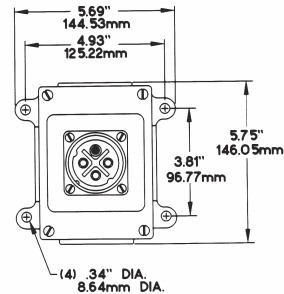

FIXED RECEPTACLES – SERIES 30 + 50 AMP, 250 VAC; 32 AMP, 480 VAC

Boxes are configured from receptacles, adapters and junction boxes, each ordered separately (as noted)

FIXED RECEPTACLE WITH BACK BOX

30 AMP, 3 Pole, 4 Wire, 250 VAC
Molded Polyamide Receptacle Housing with Copper-free Aluminum Back Box.
3034FRXTS + SAM50 + JM99

FIXED RECEPTACLE WITH BACK BOX AND ANGLE ADAPTER

30 AMP, 3 Pole, 4 Wire, 250 VAC
Molded Polyamide Receptacle Housing with Copper-free Aluminum Back Box and Angle Adapter.
3034FRXTS + AM50 + JM99

FIXED RECEPTACLE WITH ANGLE ADAPTER AND BACK BOX

50 AMP, 3 Pole, 4 Wire, 250 VAC
Molded Polyamide Receptacle Housing with Copper-free Aluminum Back Box.
5034FRXTS + SAM50 + JM99

FIXED RECEPTACLE WITH ANGLE ADAPTER AND BACK BOX

50 AMP, 3 Pole, 4 Wire, 250 VAC
Molded Polyamide Receptacle Housing with Copper-free Aluminum Angle Adapter and Back Box.
5034FRXTS + AM50 + JM99

FIXED RECEPTACLE WITH BACK BOX

32 AMP, 3 Pole, 4 Wire, 480 VAC
Polycarbonate Receptacle Housing with Copper-free Aluminum Back Box.
3334FRVF + SAM32 + JM99

FIXED RECEPTACLE WITH ANGLE ADAPTER AND BACK BOX