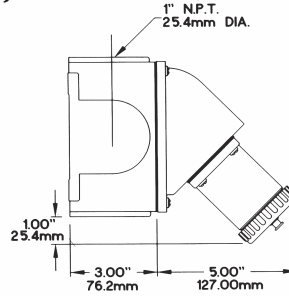

FIXED RECEPTACLES – SERIES 30 + 50 AMP, 250 VAC; 32 AMP, 480 VAC

Boxes are configured from receptacles, adapters and junction boxes, each ordered separately (as noted)

FIXED RECEPTACLE WITH BACK BOX

30 AMP, 3 Pole, 4 Wire, 250 VAC
Molded Polyamide Receptacle Housing with Copper-free Aluminum Back Box.
3034FRXTS + SAM50 + JM99

FIXED RECEPTACLE WITH BACK BOX AND ANGLE ADAPTER

30 AMP, 3 Pole, 4 Wire, 250 VAC
Molded Polyamide Receptacle Housing with Copper-free Aluminum Back Box and Angle Adapter.
3034FRXTS + AM50 + JM99

FIXED RECEPTACLE WITH ANGLE ADAPTER AND BACK BOX

50 AMP, 3 Pole, 4 Wire, 250 VAC
Molded Polyamide Receptacle Housing with Copper-free Aluminum Back Box.
5034FRXTS + SAM50 + JM99

FIXED RECEPTACLE WITH ANGLE ADAPTER AND BACK BOX

50 AMP, 3 Pole, 4 Wire, 250 VAC
Molded Polyamide Receptacle Housing with Copper-free Aluminum Angle Adapter and Back Box.
5034FRXTS + AM50 + JM99

FIXED RECEPTACLE WITH BACK BOX

32 AMP, 3 Pole, 4 Wire, 480 VAC
Polycarbonate Receptacle Housing with Copper-free Aluminum Back Box.
3334FRVF + SAM32 + JM99

FIXED RECEPTACLE WITH ANGLE ADAPTER AND BACK BOX