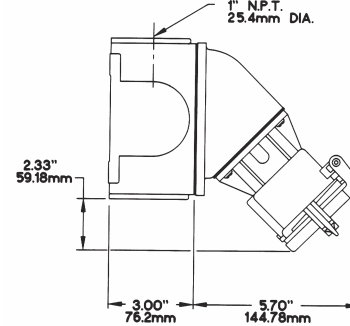

FIXED RECEPTACLE WITH ANGLE ADAPTER AND BACK BOX

50 AMP, 3 Pole, 4 Wire, 250 VAC
Molded Polyamide Receptacle Housing with Copper-free Aluminum Angle Adapter and Back Box.
5034FRXTS + AM50 + JM99