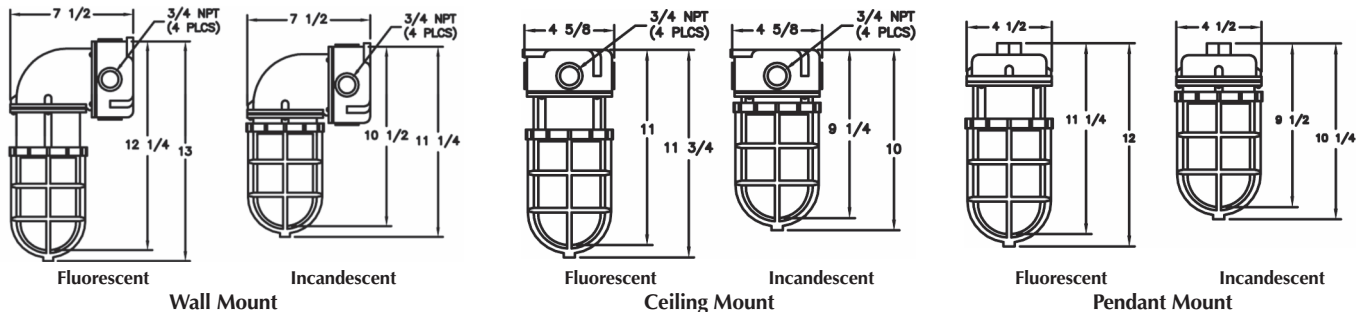

**LAMP HOLDERS:** Polycarbonate lampholders supplied with compact fluorescent. Porcelain lampholders are supplied with incandescent version.

**VOLTAGE:** Supplied to operate at 120V AC 60 Hz as standard. Compact fluorescent units only can be supplied to operate on 120V or 277V AC 60 Hz.

**LENS:** Clear glass globe is supplied as standard. See options below.

**GASKET:** One-piece silicone gasket provides a watertight seal.

**TEMPERATURE CODE:** Temperature rating for incandescent is T3. Compact fluorescent is T3C at a 40°C ambient temperature.

### DIMENSIONS: