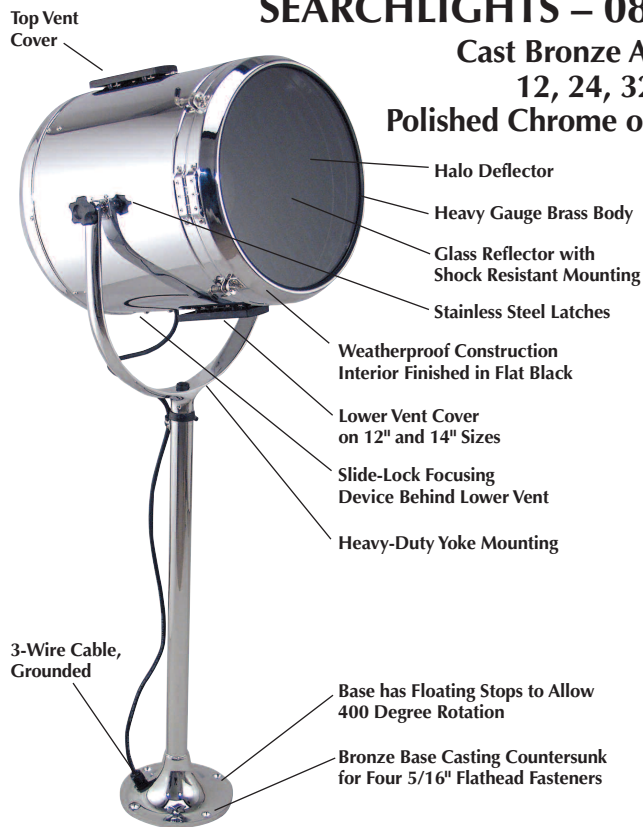

PERKO, INC.

SEARCHLIGHTS – 0800 SERIES 10", 12", OR 14"

Cast Bronze And Heavy Gauge Brass
12, 24, 32, 120 or 230 Volts
Polished Chrome or White PERKO-KOTE Finish

0800 Series Searchlights are available in 10", 12", and 14" sizes with Deck, Wheel, Lever or Lever/Gear Controls. All models feature: halo deflectors, parabolic glass mirror reflectors for maximum light output and ventilation covers for quick dissipation of heat to help prolong bulb life. Hinged front doors have quick release stainless steel latches to provide easy access for bulb replacement. 0800 Series models are also available in white Perko-Kote finish; an advanced powder coating process that eliminates the need for painting while providing a scratch-resistant, chip-proof surface. **Bulbs are not included and must be ordered separately.** They are available in traditional incandescent or quartz halogen.

DECK CONTROL SEARCHLIGHT 10", 12", AND 14"

Searchlight Dimensions

"A" Nominal Drum Diameter Inches	"C" Drum Length Inches	Nominal Weight Pounds
10	13	28
12	15	38
14	17	45

Standard Pedestal Searchlights

Reflector Size Inches	"J" Overall Height Inches	Polished Chrome Catalog No.	White PERKO-KOTE Catalog No.
10	20-1/8	08830P1CHR	08830P1WHT
12	22-1/8	08830P2CHR	08830P2WHT
14	25-1/8	08830P3CHR	08830P3WHT

Medium Pedestal Searchlights

Reflector Size Inches	"J" Overall Height Inches	Polished Chrome Catalog No.	White PERKO-KOTE Catalog No.
10	27-1/2	0883MP1CHR	0883MP1WHT
12	29-1/2	0883MP2CHR	0883MP2WHT
14	31-1/2	0883MP3CHR	0883MP3WHT

High Pedestal Searchlights

Reflector Size Inches	"J" Overall Height Inches	Polished Chrome Catalog No.	White PERKO-KOTE Catalog No.
10	44	0883HP1CHR	0883HP1WHT
12	46	0883HP2CHR	0883HP2WHT
14	48	0883HP3CHR	0883HP3WHT