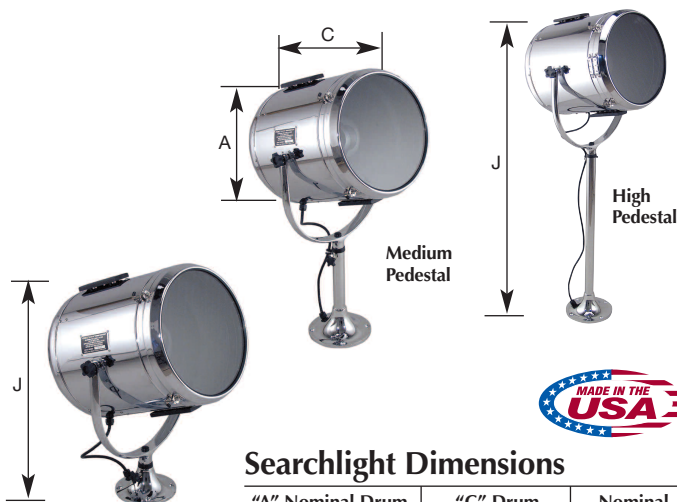

PERKO, INC.

SEARCHLIGHTS – 0800 SERIES 10", 12", OR 14"

Cast Bronze And Heavy Gauge Brass
12, 24, 32, 120 or 230 Volts
Polished Chrome or White PERKO-KOTE Finish

0800 Series Searchlights are available in 10", 12", and 14" sizes with Deck, Wheel, Lever or Lever/Gear Controls. All models feature: halo deflectors, parabolic glass mirror reflectors for maximum light output and ventilation covers for quick dissipation of heat to help prolong bulb life. Hinged front doors have quick release stainless steel latches to provide easy access for bulb replacement. 0800 Series models are also available in white Perko-Kote finish; an advanced powder coating process that eliminates the need for painting while providing a scratch-resistant, chip-proof surface. **Bulbs are not included and must be ordered separately.** They are available in traditional incandescent or quartz halogen.

DECK CONTROL SEARCHLIGHT 10", 12", AND 14"

Searchlight Dimensions

"A" Nominal Drum Diameter Inches	"C" Drum Length Inches	Nominal Weight Pounds
10	13	28
12	15	38
14	17	45

Standard Pedestal Searchlights

Reflector Size Inches	"J" Overall Height Inches	Polished Chrome Catalog No.	White PERKO-KOTE Catalog No.
10	20-1/8	08830P1CHR	08830P1WHT
12	22-1/8	08830P2CHR	08830P2WHT
14	25-1/8	08830P3CHR	08830P3WHT

Medium Pedestal Searchlights

Reflector Size Inches	"J" Overall Height Inches	Polished Chrome Catalog No.	White PERKO-KOTE Catalog No.
10	27-1/2	0883MP1CHR	0883MP1WHT
12	29-1/2	0883MP2CHR	0883MP2WHT
14	31-1/2	0883MP3CHR	0883MP3WHT

High Pedestal Searchlights

Reflector Size Inches	"J" Overall Height Inches	Polished Chrome Catalog No.	White PERKO-KOTE Catalog No.
10	44	0883HP1CHR	0883HP1WHT
12	46	0883HP2CHR	0883HP2WHT
14	48	0883HP3CHR	0883HP3WHT