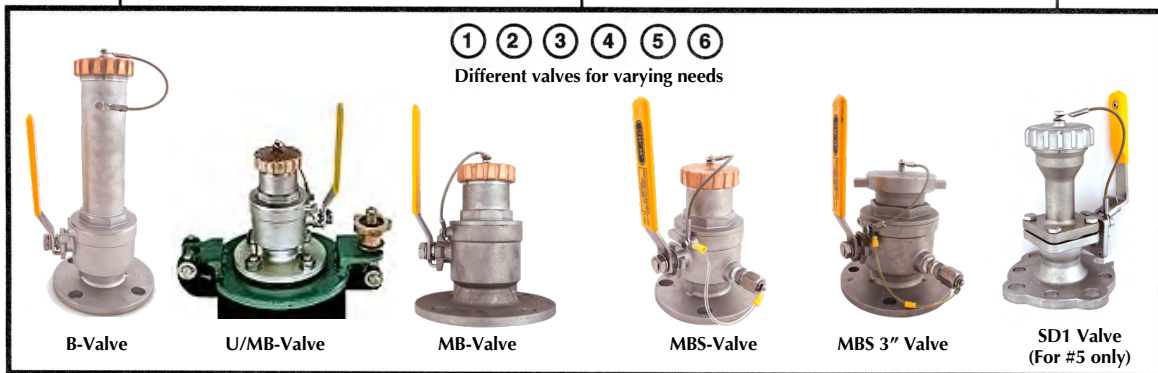

MMC INTERNATIONAL CORP.

PORTABLE CLOSED (RESTRICTED) TANK GAUGING SYSTEMS

- 1. Ullage
- 2. Temperature
- 3. Oil-Water Interface

- 4. Cargo Liquid Sampling
- 5. Tank-Bottom Dryness

- 6. Gas Sampling Oxygen Sensor Gauging Tape

Restricted and Closed Electronic Gauging Tapes • Tank Sampling Systems
Vapor Control Valves • Restricted and Closed Sampling Systems
C-L Couplings • C-L and Centalock Covers

Phone: 1-800-645-7339
Web: <http://www.mmciintl.com>
E-Mail: info@mmciintl.com
TradeNet ID 52539