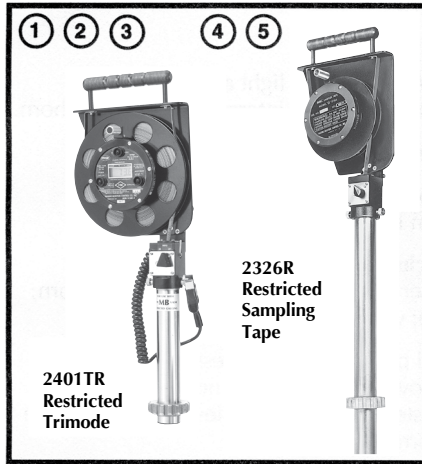

MMC INTERNATIONAL CORP.

PORTABLE CLOSED (RESTRICTED) TANK GAUGING SYSTEMS

- 1. Ullage
- 2. Temperature
- 3. Oil-Water Interface

- 4. Cargo Liquid Sampling
- 5. Tank-Bottom Dryness

- 6. Gas Sampling Oxygen Sensor Gauging Tape

Restricted and Closed Electronic Gauging Tapes • Tank Sampling Systems
Vapor Control Valves • Restricted and Closed Sampling Systems
C-L Couplings • C-L and Centalock Covers

Phone: 1-800-645-7339
Web: <http://www.mmciintl.com>
E-Mail: info@mmciintl.com
TradeNet ID 52539