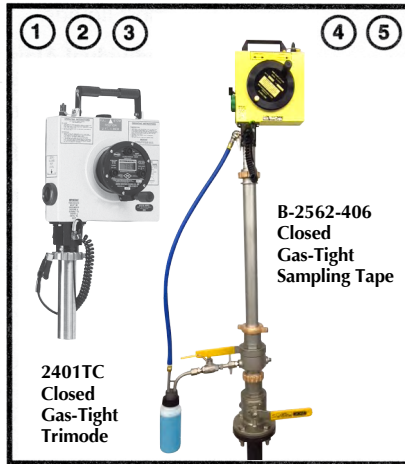

MMC INTERNATIONAL CORP.

PORTABLE CLOSED (RESTRICTED) TANK GAUGING SYSTEMS

- 1. Ullage
- 2. Temperature
- 3. Oil-Water Interface

- 4. Cargo Liquid Sampling
- 5. Tank-Bottom Dryness

- 6. Gas Sampling Oxygen Sensor Gauging Tape

Restricted and Closed Electronic Gauging Tapes • Tank Sampling Systems
Vapor Control Valves • Restricted and Closed Sampling Systems
C-L Couplings • C-L and Centalock Covers

Phone: 1-800-645-7339
Web: <http://www.mmciintl.com>
E-Mail: info@mmciintl.com
TradeNet ID 52539