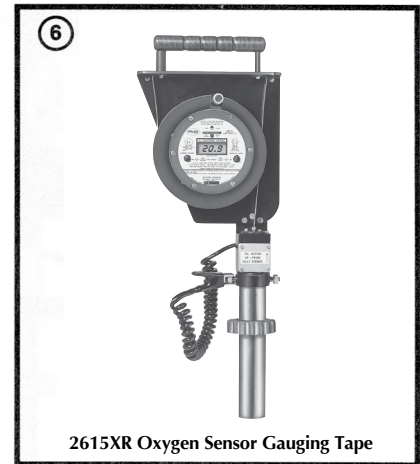

MMC INTERNATIONAL CORP.

PORTABLE CLOSED (RESTRICTED) TANK GAUGING SYSTEMS

- 1. Ullage
- 2. Temperature
- 3. Oil-Water Interface

- 4. Cargo Liquid Sampling
- 5. Tank-Bottom Dryness

- 6. Gas Sampling Oxygen Sensor Gauging Tape

Restricted and Closed Electronic Gauging Tapes • Tank Sampling Systems
Vapor Control Valves • Restricted and Closed Sampling Systems
C-L Couplings • C-L and Centalock Covers

Phone: 1-800-645-7339
Web: <http://www.mmciintl.com>
E-Mail: info@mmciintl.com
TradeNet ID 52539