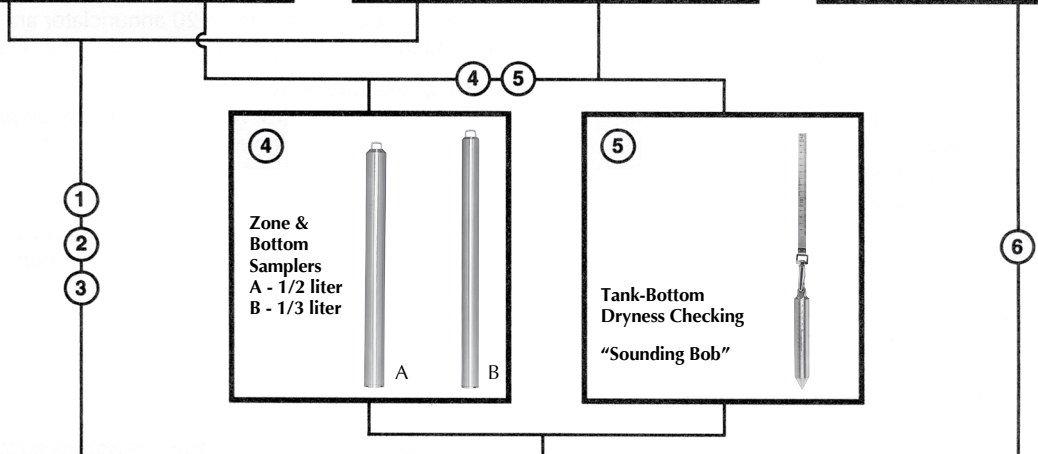

MMC INTERNATIONAL CORP.

PORTABLE CLOSED (RESTRICTED) TANK GAUGING SYSTEMS

- 1. Ullage
- 2. Temperature
- 3. Oil-Water Interface

- 4. Cargo Liquid Sampling
- 5. Tank-Bottom Dryness

- 6. Gas Sampling Oxygen Sensor Gauging Tape

Restricted and Closed Electronic Gauging Tapes • Tank Sampling Systems
Vapor Control Valves • Restricted and Closed Sampling Systems
C-L Couplings • C-L and Centalock Covers

Phone: 1-800-645-7339
Web: <http://www.mmciintl.com>
E-Mail: info@mmciintl.com
TradeNet ID 52539