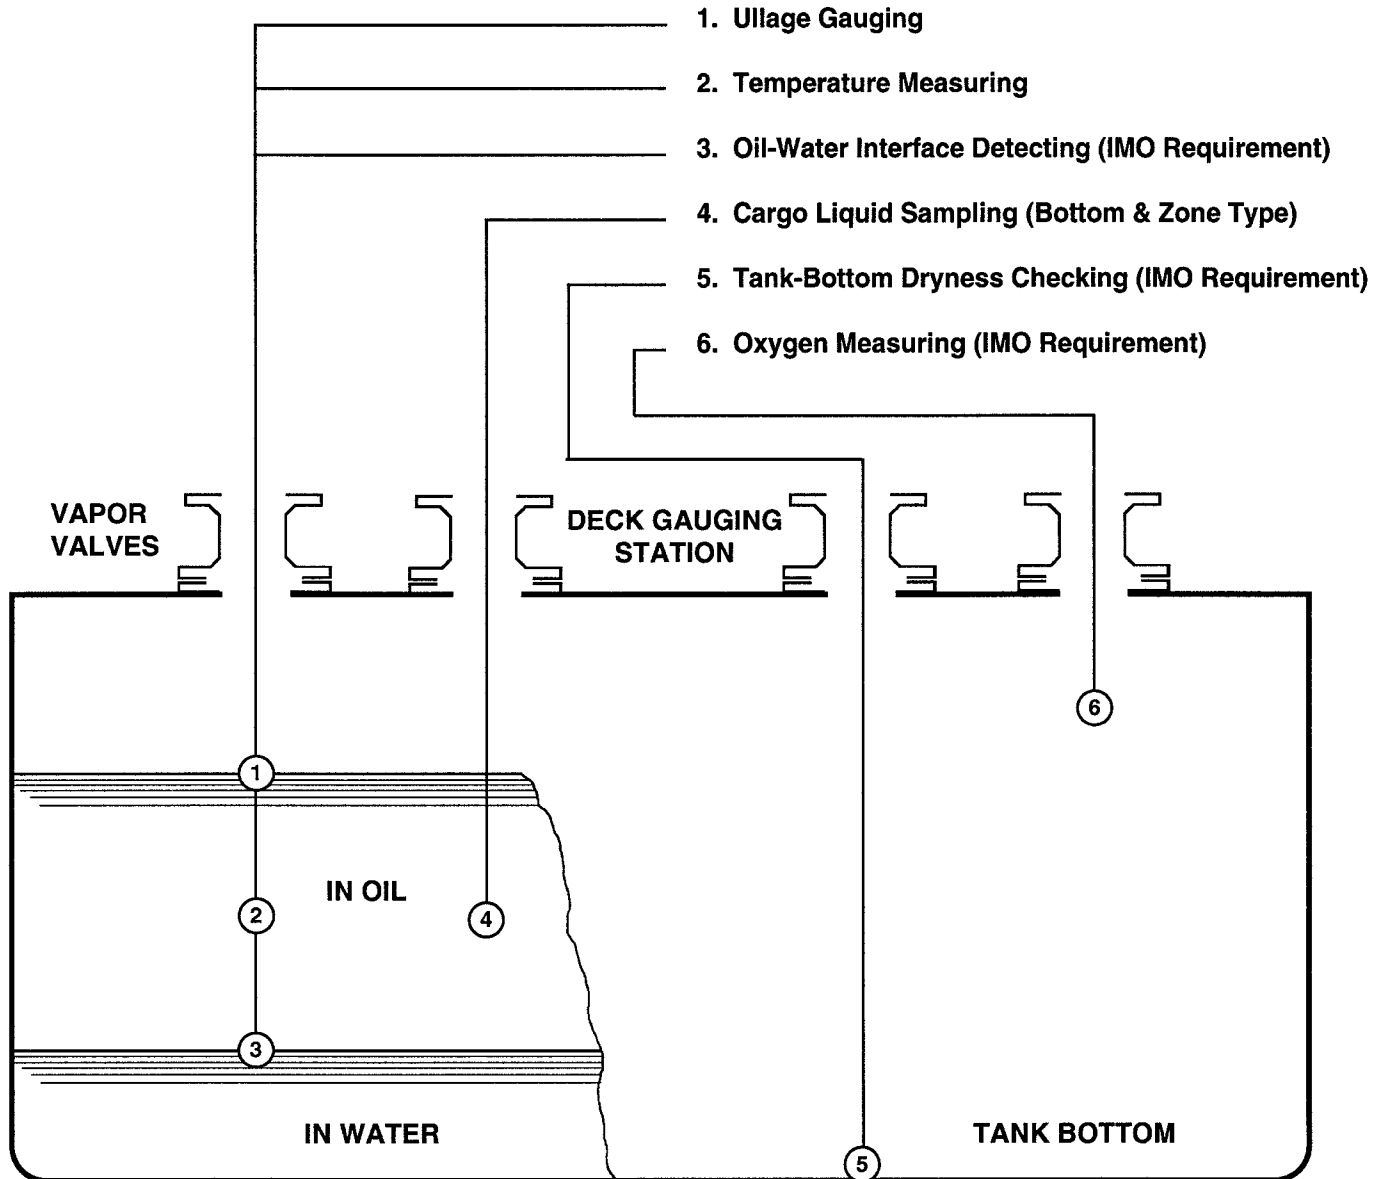

MMC INTERNATIONAL CORP.

PORTABLE CLOSED (RESTRICTED) TANK GAUGING SYSTEMS

Ullage, interface, temperature, tank bottom dryness and oxygen levels in inert gas are some of the measurements that can be taken, with great accuracy, with this system. It can also be used for liquid cargo sampling. Portable Sonic/Electronic tapes are battery-driven and need no external power source. They are solid state electronics

throughout and certified as intrinsically safe by BASEEFA, and CSA. They require no correction for specific gravity of the cargo. Tapes are available in feet and inches or metric. Tape lengths vary from 50 ft. (15m) to 100 ft. (40m), depending on model. Specify tape length when ordering.