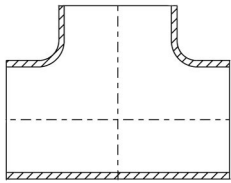

**COPPER NICKEL METRIC PIPE & FITTINGS**

**PIPE & TUBE – Standards on following page**

Seamless Pipe  
Welded Pipe  
Condenser Pipe  
Copper Tube

**PIPE FITTINGS**

To Order: Specify 1) item and 2) pipe size (or sizes)

**Tee-Pieces**

Equal, Seamless

Reduced, Seamless & Welded

**Elbows**

90° L/R;  
S/R

**Reducers  
Eccentric, Concentric**

Seamless, Welded

30°, 45°  
L/R; S/R

**Saddles**

Seamless, Welded

**End Caps**

Welding

**BARS & PLATES**

Sheets & Plates

Hexagon Bar

Round Bar

To Order

Sheets & Plates: Specify 1) length, 2) width and 3) thickness

Hexagon Bar: Specify 1) length and 2) distance across flats

Round Bar: Specify 1) length and 2) diameter

**FLANGES & COLLARS**

To Order: Specify 1) item and 2) pipe size