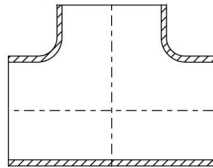

**COPPER NICKEL METRIC PIPE & FITTINGS**

**PIPE & TUBE – Standards on following page**

Seamless Pipe  
Welded Pipe  
Condenser Pipe  
Copper Tube

**PIPE FITTINGS**

To Order: Specify 1) item and 2) pipe size (or sizes)

**Tee-Pieces**

Equal, Seamless

Reduced, Seamless & Welded

**Elbows**

90° L/R;  
S/R

**Reducers  
Eccentric, Concentric**

Seamless, Welded

30°, 45°  
L/R; S/R

**Saddles**

Seamless, Welded

**End Caps**

Welding

**BARS & PLATES**

Sheets & Plates

Hexagon Bar

Round Bar

To Order

Sheets & Plates: Specify 1) length, 2) width and 3) thickness

Hexagon Bar: Specify 1) length and 2) distance across flats

Round Bar: Specify 1) length and 2) diameter

**FLANGES & COLLARS**

To Order: Specify 1) item and 2) pipe size