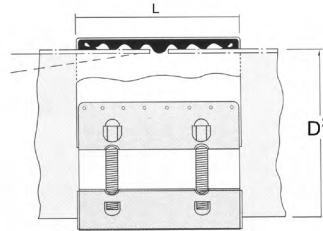

WORLD WIDE METRIC INC.

REPAIR CLAMP DOUBLE LOCK COUPLINGS

RCD-S

RCD-L

Repair Clamp Double Lock Standard Coupling RCD-S

Item #	Nominal Pipe Diameter	Nominal Inside Diameter inch	D ¹ - Pipe Outside Diameter mm	D ² - Pipe Min-Max Range mm	L - Coupling Length mm	Weight kg
RCD-S 20 A	20 A	3/4	27.2	26 – 28	57	0.3
RCD-S 25 A	25 A	1	34.0	33 – 35	57	0.3
RCD-S 32 A	32 A	1-1/4	42.7	42 – 44	57	0.5
RCD-S 40 A	40 A	1-1/2	48.6	47 – 49	57	0.6
RCD-S 50 A	50 A	2	60.5	59 – 62	80	1.1
RCD-S 65 A	65 A	2-1/2	76.3	75 – 78	80	1.1
RCD-S 80 A	80 A	3	89.1	88 – 92	107	2.1
RCD-S 100 A	100 A	4	114.3	113 – 117	107	2.3
RCD-S 125 A	125 A	5	139.8	138 – 142	116	3.7
RCD-S 150 A	150 A	6	165.2	163 – 167	116	4.0
RCD-S 200 A	200 A	8	216.3	214 – 219	155	8.8
RCD-S 250 A	250 A	10	267.4	265 – 270	155	9.7
RCD-S 300 A	300 A	12	318.5	316 – 321	155	12.0
RCD-S 350 A	350 A	14	355.6	353 – 358	155	13.0
RCD-S 400 A	400 A	16	406.4	403 – 408	155	14.3
RCD-S 450 A	450 A	18	457.2	455 – 461	155	15.0
RCD-S 500 A	500 A	20	508.0	505 – 512	155	16.0

Repair Clamp Double Lock Long Coupling RCD-L

Item #	Nominal Pipe Diameter	Nominal Inside Diameter inch	D ¹ - Pipe Outside Diameter mm	D ² - Pipe Min-Max Range mm	L - Coupling Length mm	Weight kg
RCD-L 25 A	25 A	1	34.0	33 – 35	100	0.6
RCD-L 32 A	32 A	1-1/4	42.7	42 – 44	100	0.7
RCD-L 40 A	40 A	1-1/2	48.6	47 – 49	100	0.8
RCD-L 50 A	50 A	2	60.5	59 – 62	139	1.9
RCD-L 65 A	65 A	2-1/2	76.3	75 – 78	139	2.1
RCD-L 80 A	80 A	3	89.1	88 – 92	203	4.0
RCD-L 100 A	100 A	4	114.3	113 – 117	203	4.4
RCD-L 125 A	125 A	5	139.8	138 – 142	204	6.0
RCD-L 150 A	150 A	6	165.2	163 – 167	204	6.4
RCD-L 200 A	200 A	8	216.3	214 – 219	255	12.0
RCD-L 250 A	250 A	10	267.4	265 – 270	255	14.8
RCD-L 300 A	300 A	12	318.5	316 – 321	255	19.2
RCD-L 350 A	350 A	14	355.6	353 – 358	255	22.0
RCD-L 400 A	400 A	16	406.4	403 – 408	255	24.0
RCD-L 450 A	450 A	18	457.2	455 – 461	255	25.8
RCD-L 500 A	500 A	20	508.0	505 – 512	255	27.0