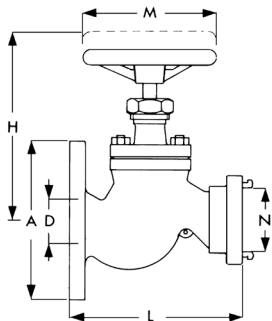

10K and 16K

- Bronze body
- Bolted bonnet, bronze trim with “Storz” coupling
- For fire and deckwash lines
- Other couplings available

Please specify:

- Morris
- Roth
- Guillemin
- National Hose

D	A	L	L₁	L₂	M	N	H	H₁
40	150	165	90	65	140	52	200	175
50	165	185	107	75	140	66	200	185
65	185	220	112	90	160	81	230	200