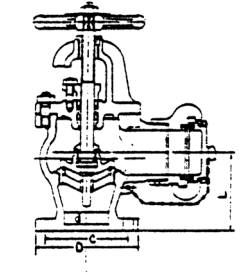

**METRIC HOSE VALVES – JAPANESE**

**HOSE GLOBE VALVE  
Fig. 7333G – IRON**

**5K and 10K JIS-F-7333**

- Iron Body
- Bolted Bonnet, Bronze Trim with “Nakajima” Coupling
- Hose Threads to JIS-B-0207
- Also available with National Hose (NH) threads

**HOSE ANGLE VALVE  
Fig. 7333A – IRON**

Part No.	Nominal Pressure kgf/cm <sup>2</sup>	Size	d	L	Flanges					
					Bolt Holes				Bolt Size	
					D	C	No.	h		T
921333.050	5	50	50	100	130	105	4	15	M12	16
921333.065	5	65	65	115	155	130	4	15	M12	18
922333.050	10	50	50	120	155	120	4	19	M16	20
922333.065	10	65	65	130	175	140	4	19	M16	22

Part No.	Nominal Pressure kgf/cm <sup>2</sup>	Size	d	L	Flanges					
					Bolt Holes				Bolt Size	
					D	C	No.	h		T
921433.050	5	50	50	105	130	105	4	15	M12	16
921433.065	5	65	65	125	155	130	4	15	M12	18
922433.050	10	50	50	110	155	120	4	19	M16	20
922433.065	10	65	65	135	175	140	4	19	M16	22