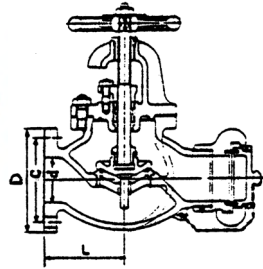

**METRIC HOSE VALVES – JAPANESE**

**HOSE GLOBE VALVE  
Fig. 7333G – IRON**

**5K and 10K JIS-F-7333**

- Iron Body
- Bolted Bonnet, Bronze Trim with “Nakajima” Coupling
- Hose Threads to JIS-B-0207
- Also available with National Hose (NH) threads

**HOSE ANGLE VALVE  
Fig. 7333A – IRON**

Part No.	Nominal Pressure kgf/cm <sup>2</sup>	Size	d	L	Flanges					
					Bolt Holes				Bolt Size	
					D	C	No.	h		T
921333.050	5	50	50	100	130	105	4	15	M12	16
921333.065	5	65	65	115	155	130	4	15	M12	18
922333.050	10	50	50	120	155	120	4	19	M16	20
922333.065	10	65	65	130	175	140	4	19	M16	22

Part No.	Nominal Pressure kgf/cm <sup>2</sup>	Size	d	L	Flanges					
					Bolt Holes				Bolt Size	
					D	C	No.	h		T
921433.050	5	50	50	105	130	105	4	15	M12	16
921433.065	5	65	65	125	155	130	4	15	M12	18
922433.050	10	50	50	110	155	120	4	19	M16	20
922433.065	10	65	65	135	175	140	4	19	M16	22