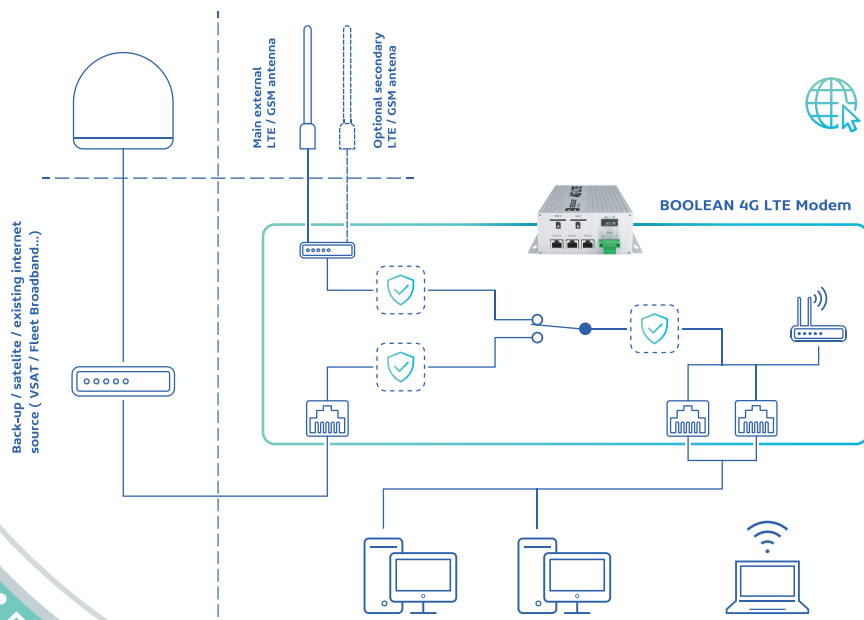

4G LTE Modem