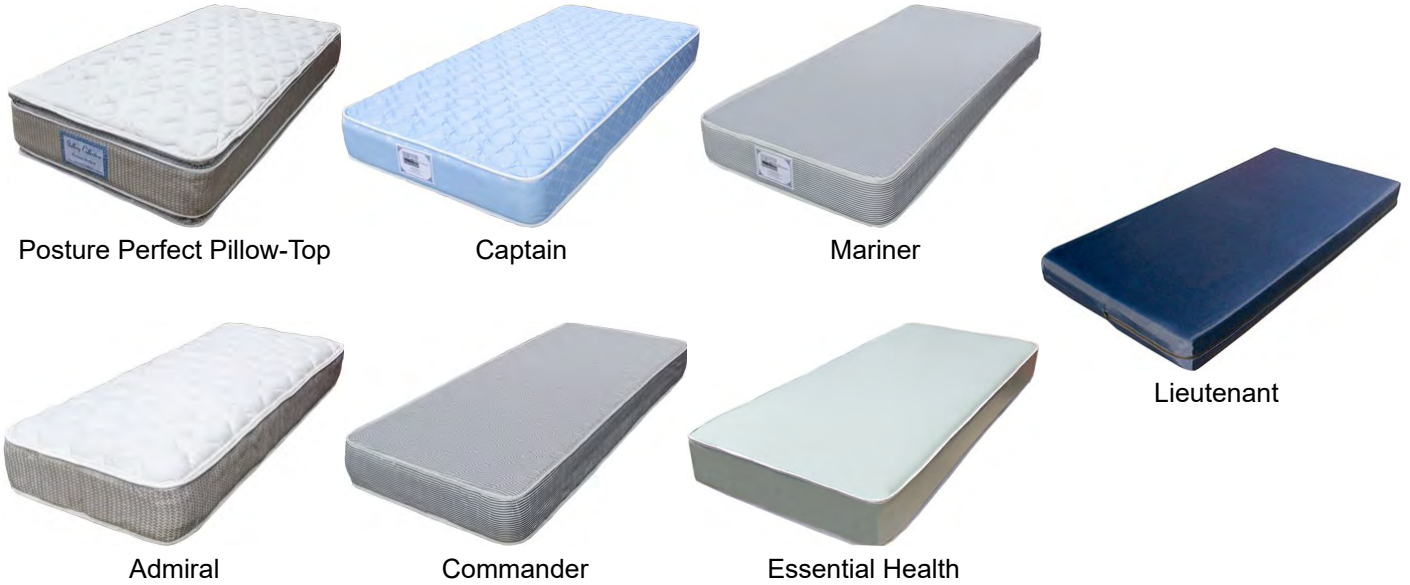

CAPITAL BEDDING

**MARINE MATTRESSES**

Capital Bedding’s mattresses are manufactured to comply with US Coast Guard regulations for offshore use.

	Posture Perfect Pillow-Top	Admiral	Captain	Commander	Mariner	Essential Health	Lieutenant
<b>Comfort Level</b>	Plush	Medium Firm	Firm	Firm	Firm	Firm	Firm
<b>Sleep Surface</b>	Double-side, Pillow-top	Double-side, Pillow-top	Double-side, Plush	Double-side, Firm	Single-sided, Firm	Double-side, Firm	Double-side, Firm
<b>Profile</b>	11"	10"	9"	8.5"	7"	8"	3.5"-9"
<b>Core</b>	312 Spring Unit	312 Spring Unit	312 Spring Unit	312 Spring Unit	312 Spring Unit	312 Spring Unit	Polyurethane Foam
<b>Zoned</b>	Yes	Yes	Yes	No	No	No	No
<b>Cover</b>	Multi-quilted Organic Ticking	Multi-quilted Organic Ticking	Multi-quilted Damask Ticking	Multi-quilted Polyester Pinstripe	Printed Polyester Ticking	210 Denier Nylon or Green vinyl	Multi-quilted Polyester Pinstripe or water-resistant vinyl or nylon
<b>Warranty</b>	5 Years	5 Years	3 Years	2 Years	1 Year	1 Year	1 Year
<b>Code Compliance</b>	16 CFR 1632 16 CFR 1633 CAL 117	16 CFR 1632 16 CFR 1633 CAL 117	16 CFR 1632 16 CFR 1633 FMVSS 302 CAL 117	16 CFR 1632 16 CFR 1633 CAL 117	16 CFR 1632 CAL 117	16 CFR 1632 16 CFR 1633 CAL 117	16 CFR 1632 16 CFR 1633 CAL 117