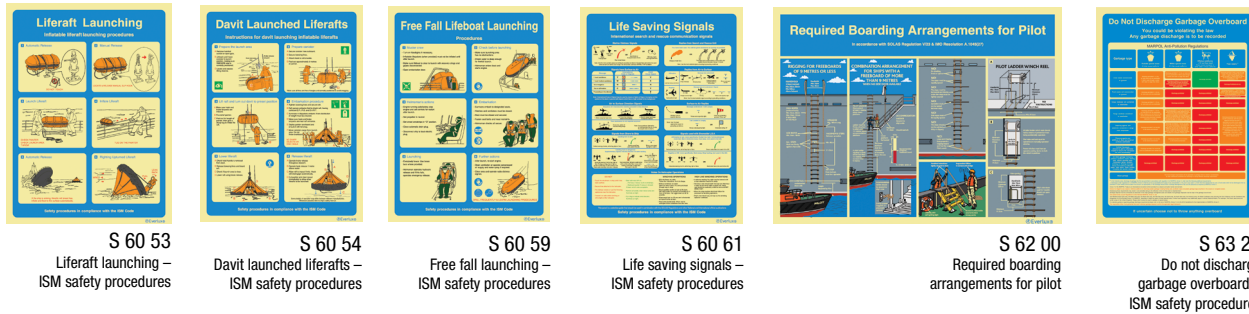

PHOTOLUMINESCENT SAFETY SIGNS

Fire-Fighting Equipment Signs in Compliance with ISO 24409

Available in the following sizes (mm):
150 x 150
200 x 200
300 x 300

Warning, Mandatory and Prohibition Action Safety Signs

Available in the following sizes (mm): 300 x 100, 400 x 150

Safety Awareness and Training Procedures

Available in the following sizes (mm):
300 x 400
400 x 600

Low Location Lighting System (LLL)

Contact us for detailed information on the Everlux LLL complete system.

ISPS Code Signs

Available in the following sizes (mm):
200x180 (1)
300x200 (2)
300x200 (3)
200x300 (4)
150x150 (5)