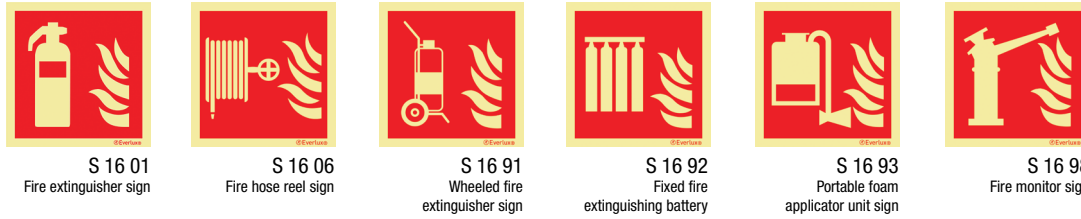

PHOTOLUMINESCENT SAFETY SIGNS

Fire-Fighting Equipment Signs in Compliance with ISO 24409

Available in the following sizes (mm):
150 x 150
200 x 200
300 x 300

Warning, Mandatory and Prohibition Action Safety Signs

Available in the following sizes (mm): 300 x 100, 400 x 150

Safety Awareness and Training Procedures

Available in the following sizes (mm):
300 x 400
400 x 600

Low Location Lighting System (LLL)

Contact us for detailed information on the Everlux LLL complete system.

ISPS Code Signs

Available in the following sizes (mm):
200x180 (1)
300x200 (2)
300x200 (3)
200x300 (4)
150x150 (5)