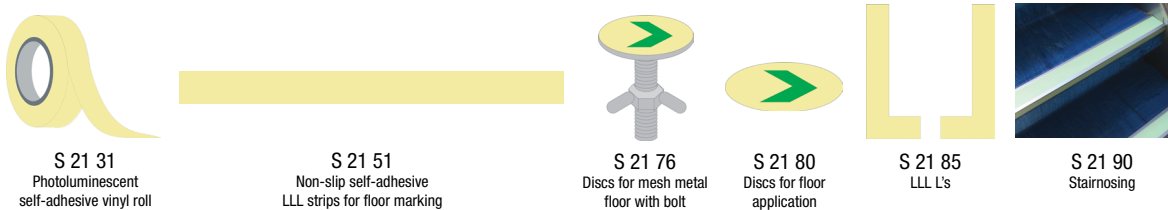

PHOTOLUMINESCENT SAFETY SIGNS

Fire-Fighting Equipment Signs in Compliance with ISO 24409

Available in the following sizes (mm):
150 x 150
200 x 200
300 x 300

Warning, Mandatory and Prohibition Action Safety Signs

Available in the following sizes (mm): 300 x 100, 400 x 150

Safety Awareness and Training Procedures

Available in the following sizes (mm):
300 x 400
400 x 600

Low Location Lighting System (LLL)

Contact us for detailed information on the Everlux LLL complete system.

ISPS Code Signs

Available in the following sizes (mm):
200x180 (1)
300x200 (2)
300x200 (3)
200x300 (4)
150x150 (5)