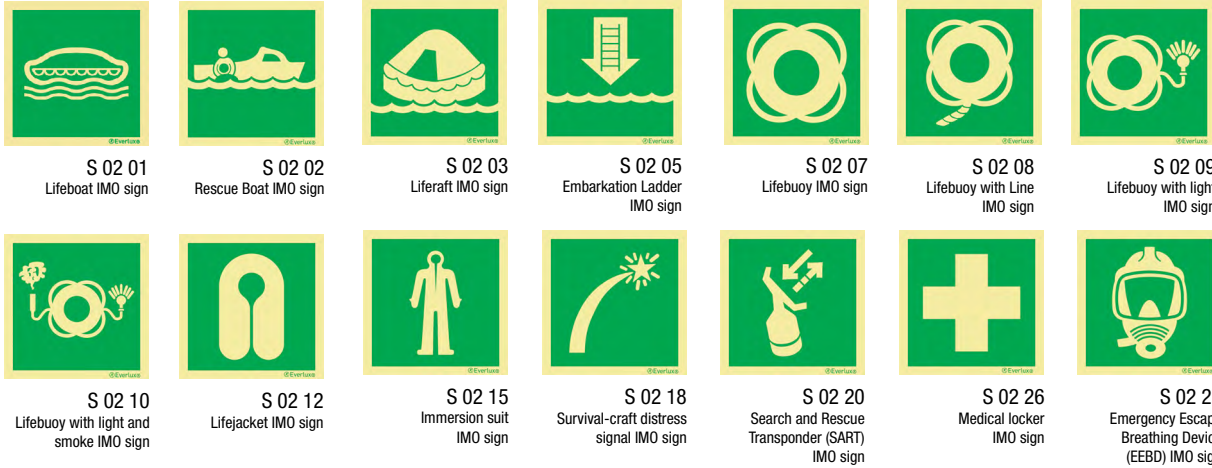

**PHOTOLUMINESCENT SAFETY SIGNS**

**Life-Saving Appliance Signs**

Available in the following sizes (mm):  
150 x 150  
200 x 200  
300 x 300

**Escape Route and Muster Station Directional Signs**

Available in the following sizes (mm):  
150 x 150  
200 x 200  
300 x 300  
400 x 400

Available in the following sizes (mm):  
300 x 100 (1) (3)  
400 x 120 (1)  
300 x 150 (2)  
400 x 200 (2)  
600 x 300 (2)  
400 x 150 (3)  
600 x 200 (3)

**Fire Control IMO Signs**

Available in the following size (mm): 150 x 150