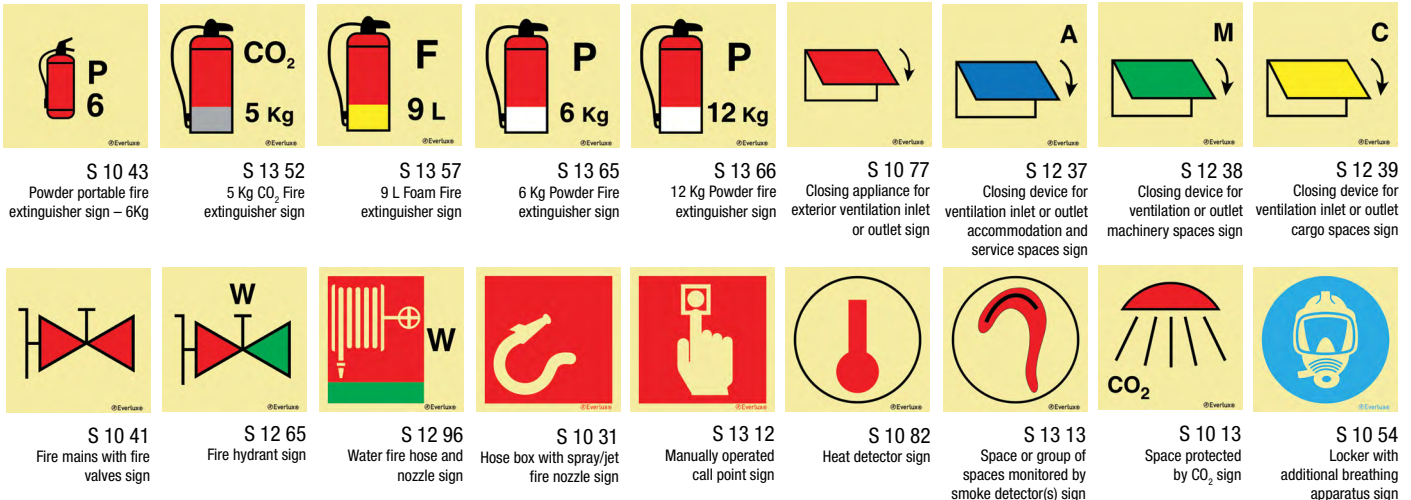

**PHOTOLUMINESCENT SAFETY SIGNS**

**Life-Saving Appliance Signs**

Available in the following sizes (mm):  
150 x 150  
200 x 200  
300 x 300

**Escape Route and Muster Station Directional Signs**

Available in the following sizes (mm):  
150 x 150  
200 x 200  
300 x 300  
400 x 400

Available in the following sizes (mm):  
300 x 100 (1) (3)  
400 x 120 (1)  
300 x 150 (2)  
400 x 200 (2)  
600 x 300 (2)  
400 x 150 (3)  
600 x 200 (3)

**Fire Control IMO Signs**

Available in the following size (mm): 150 x 150